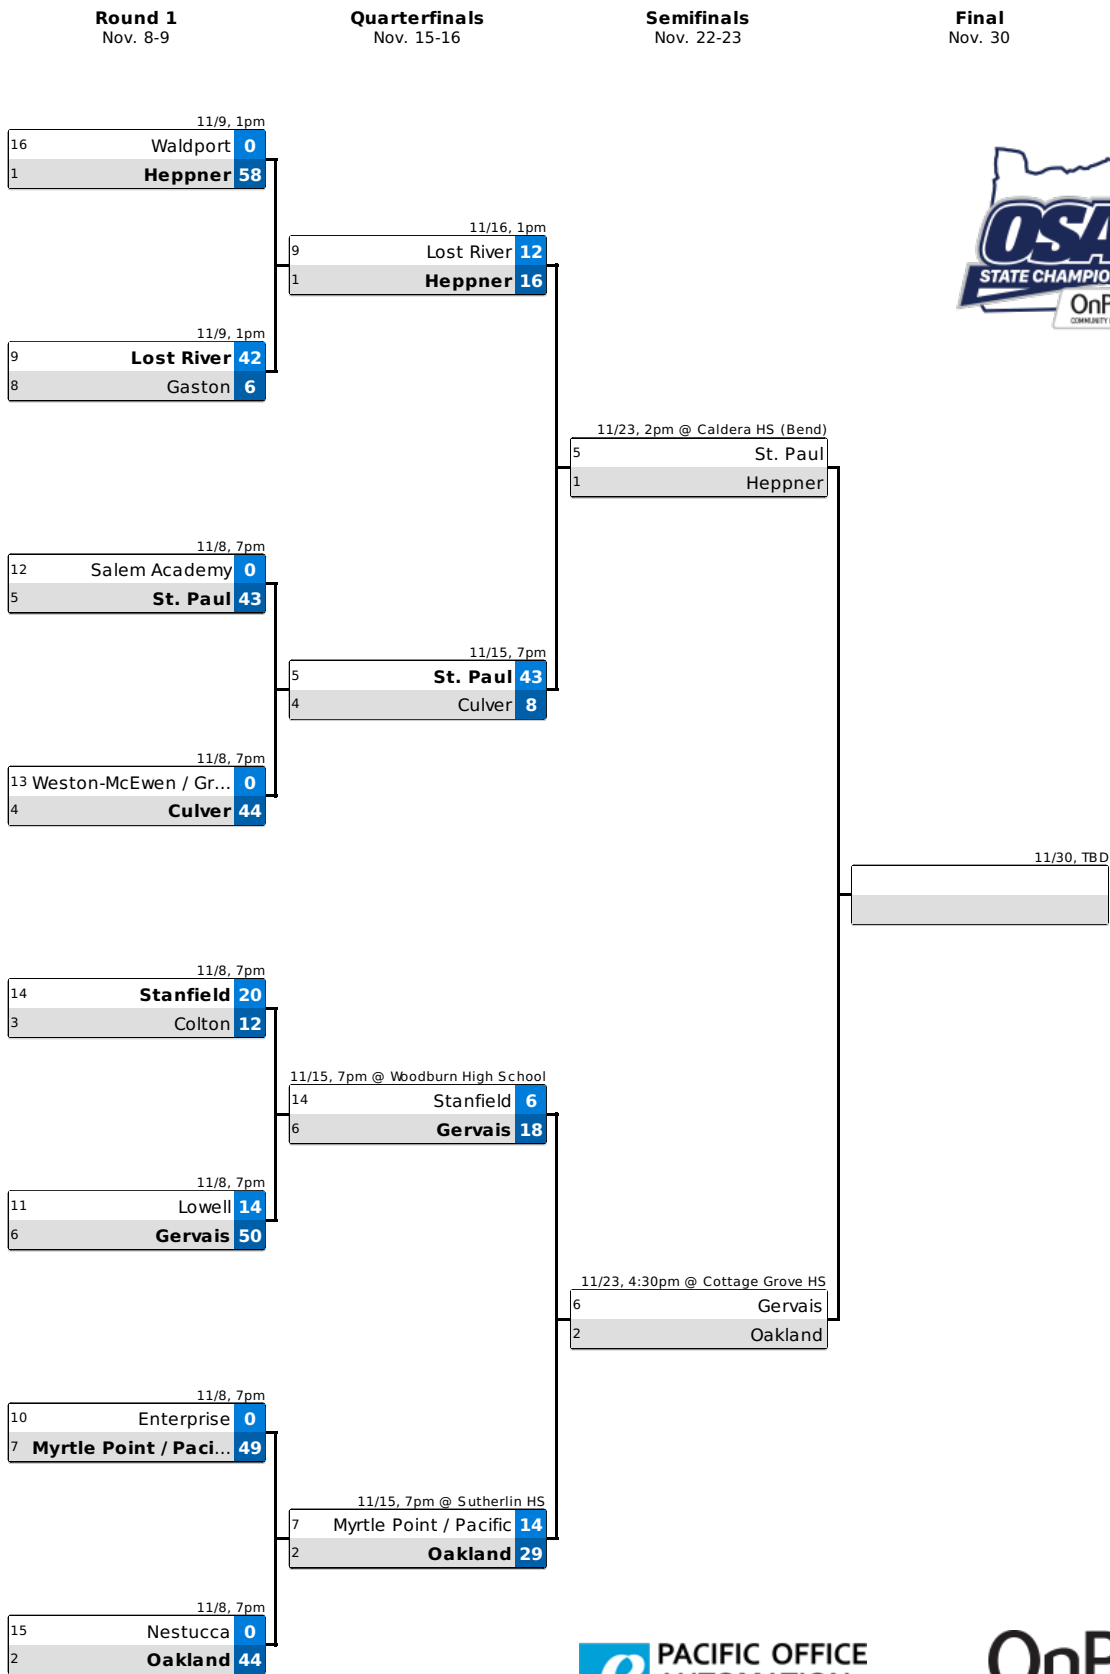

2024 OSAA / OnPoint Community Credit Union 2A Football State Championship

The team with the better Adjusted Playoff Ranking (APR) shall be the designated home team (bottom team in the matchup).