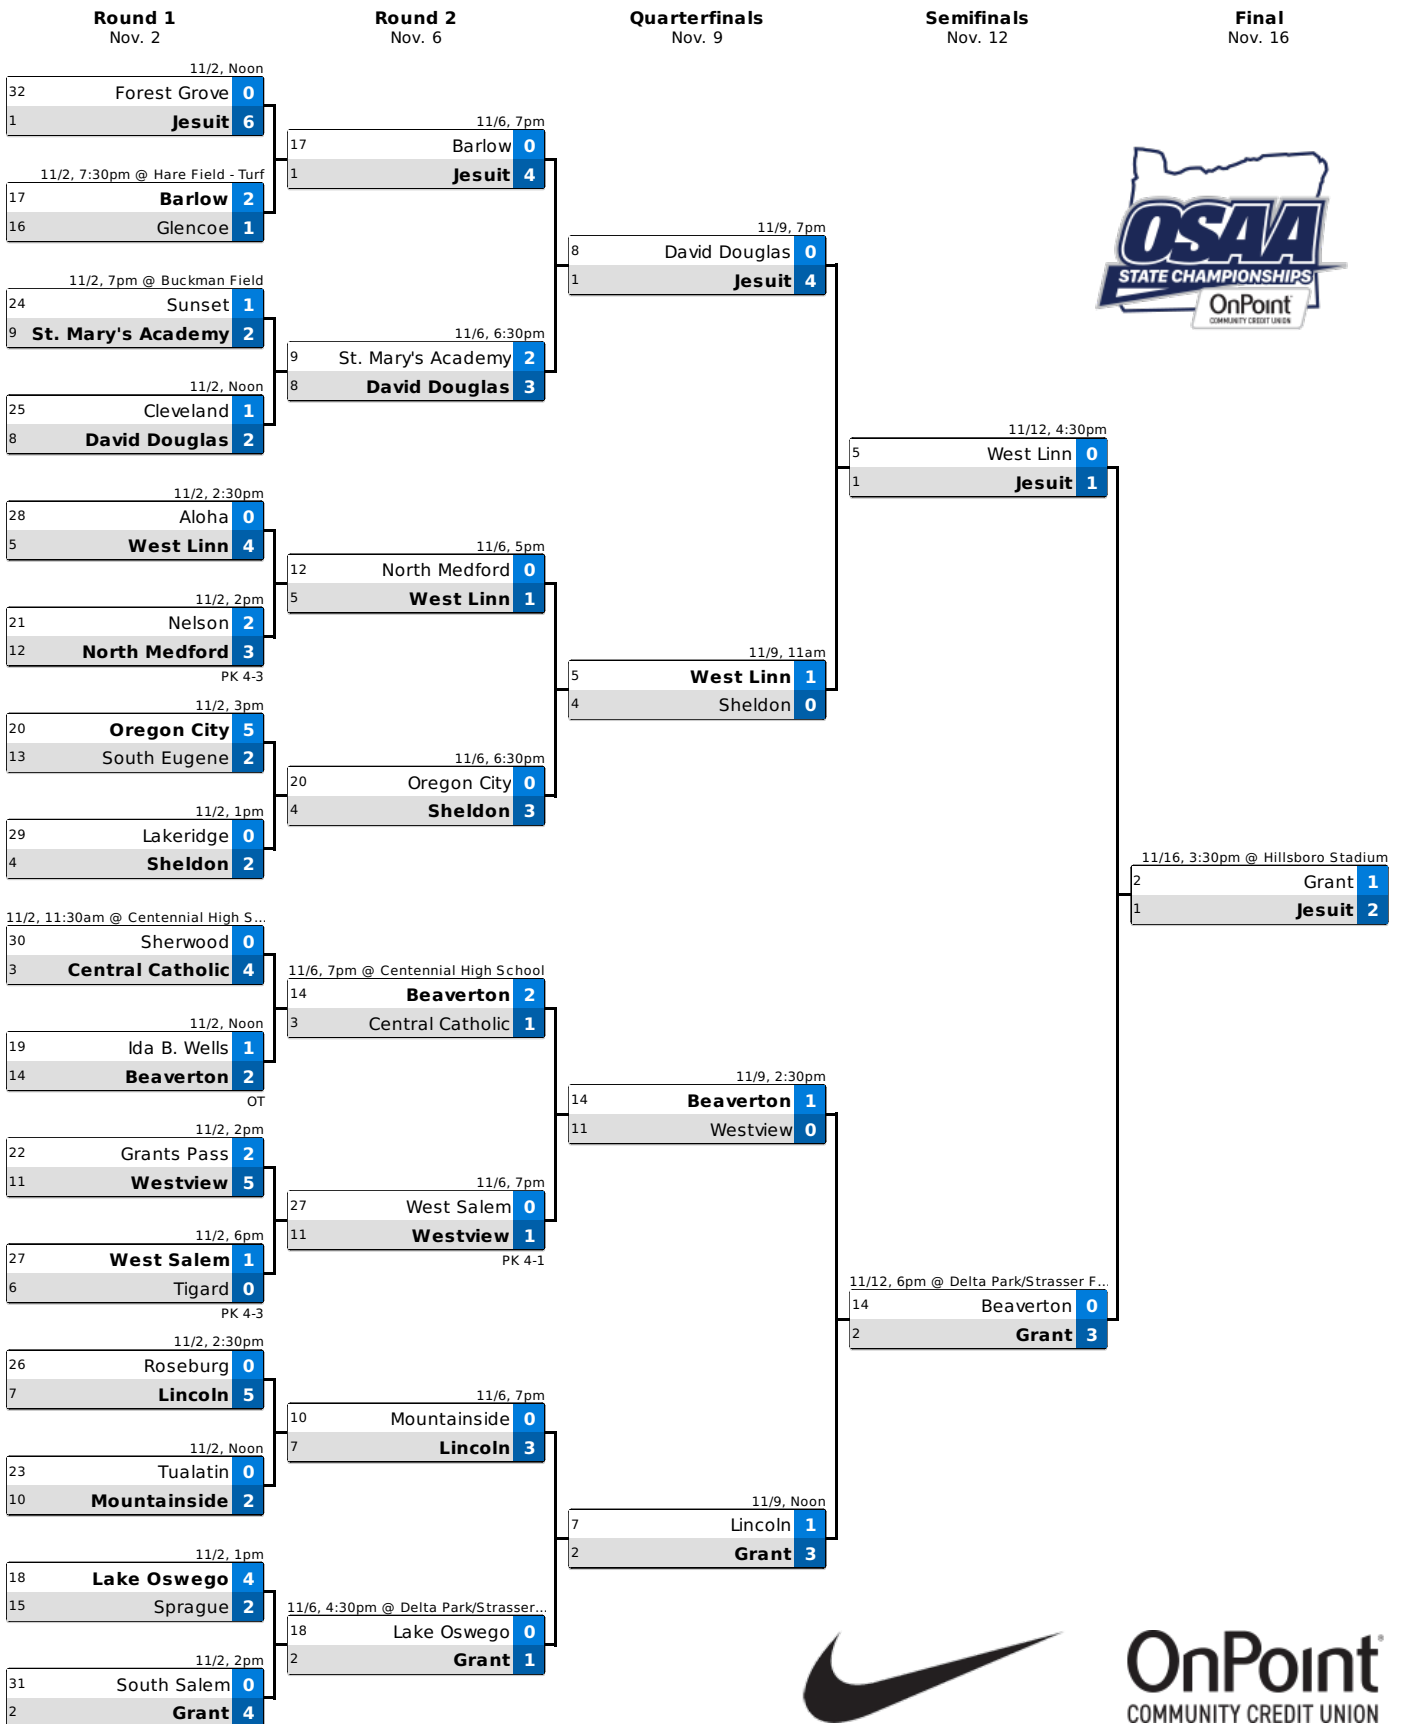

2024 OSAA / OnPoint Community Credit Union 6A Girls Soccer State Championship

The team with the better Adjusted Playoff Ranking (APR) shall be the designated home team (bottom team in the matchup).