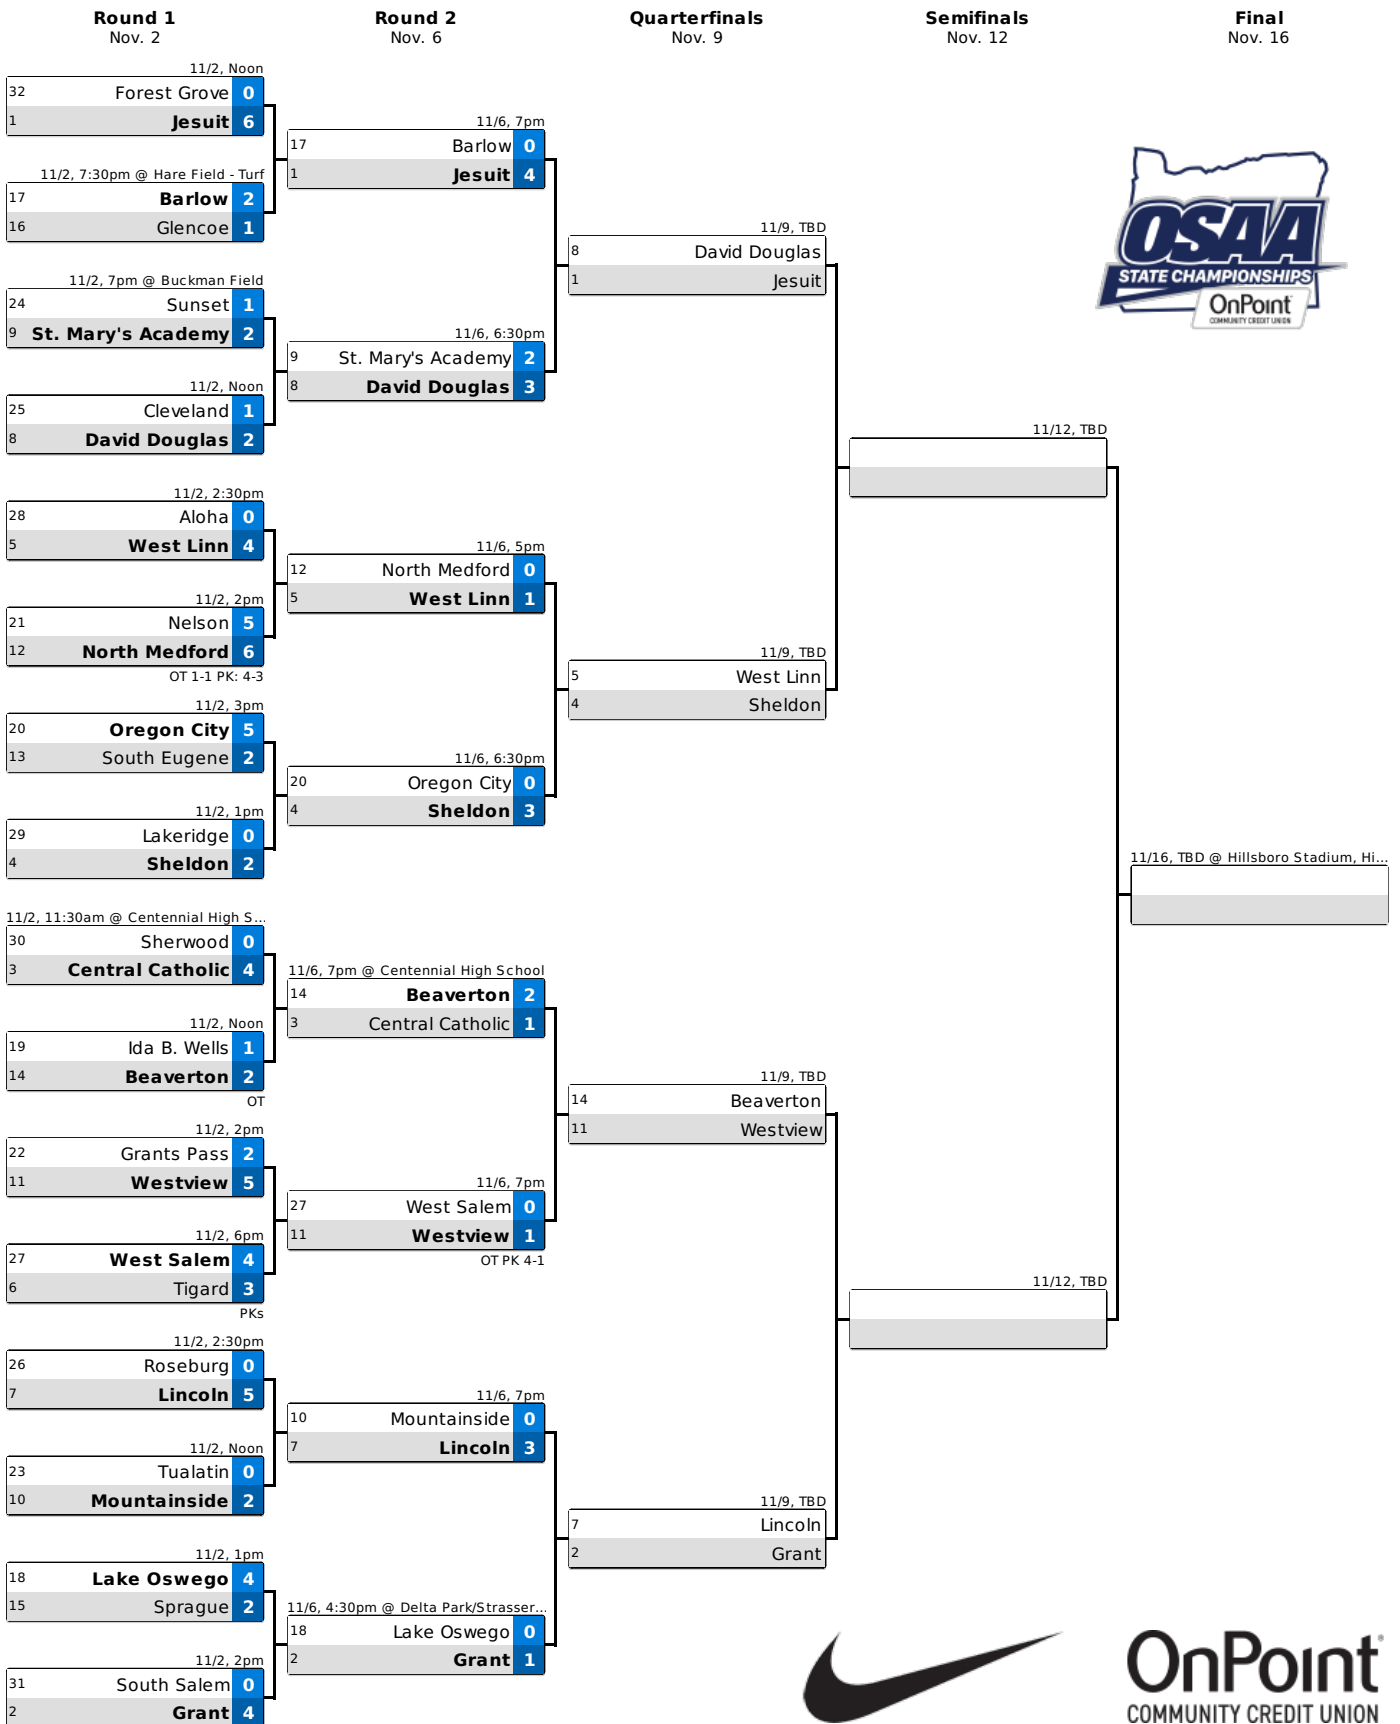

2024 OSAA / OnPoint Community Credit Union 6A Girls Soccer State Championship

The team with the better Adjusted Playoff Ranking (APR) shall be the designated home team (bottom team in the matchup).