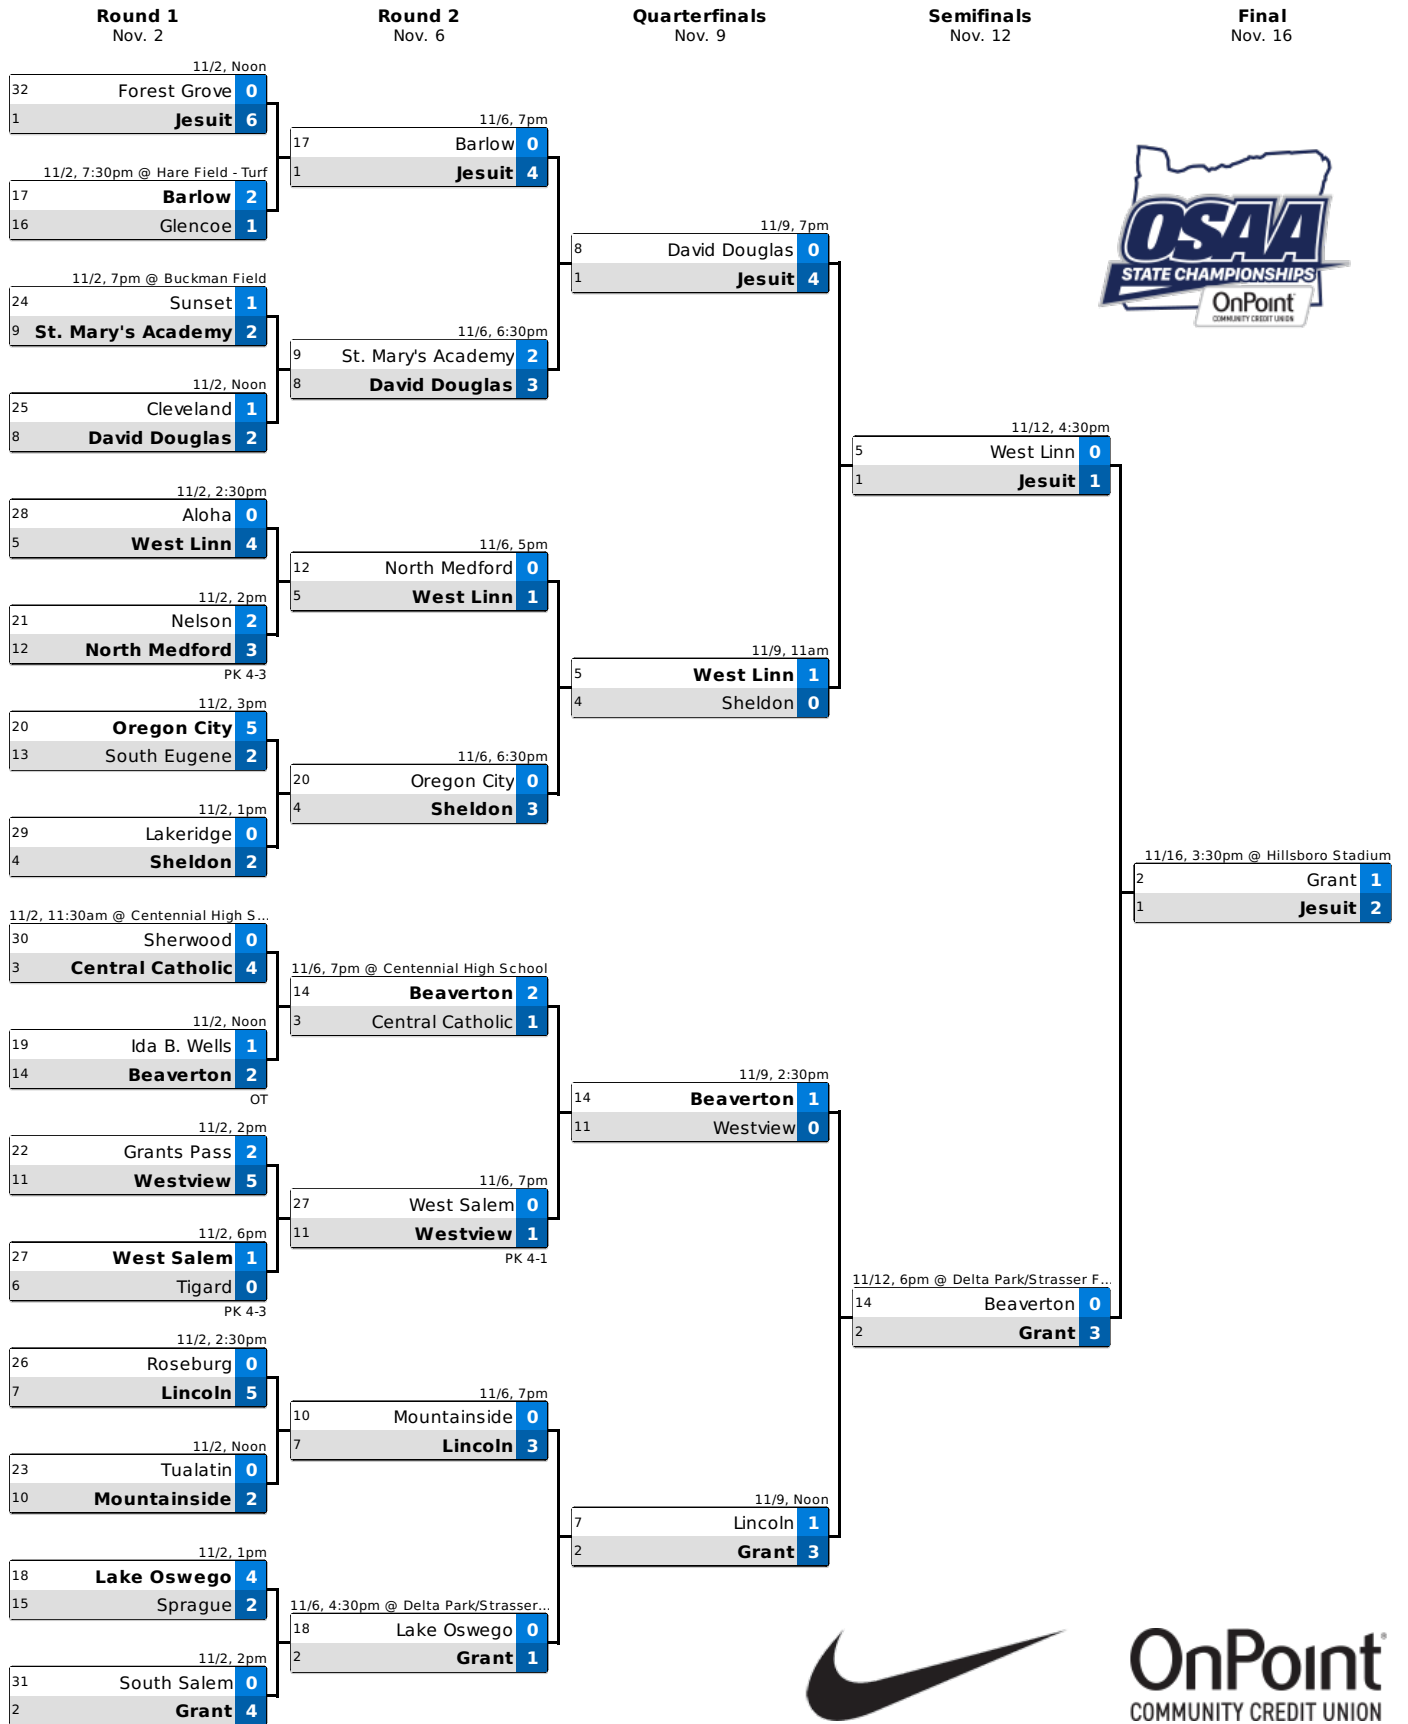

2024 OSAA / OnPoint Community Credit Union 6A Girls Soccer State Championship

The team with the better Adjusted Playoff Ranking (APR) shall be the designated home team (bottom team in the matchup).