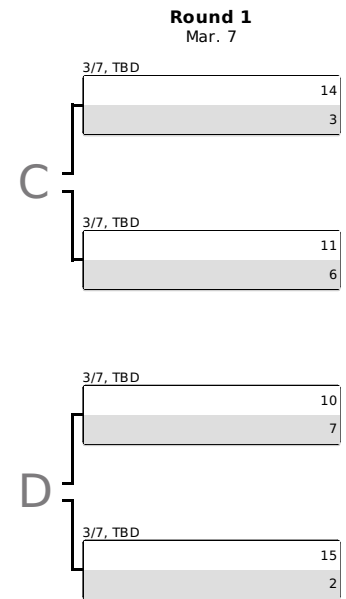

2025 OSAA / OnPoint Community Credit Union 5A Girls Basketball State Championship

March 12-15, Linfield University, McMinnville

The team with the better Adjusted Playoff Ranking (APR) shall be the designated home team (bottom team in the matchup).