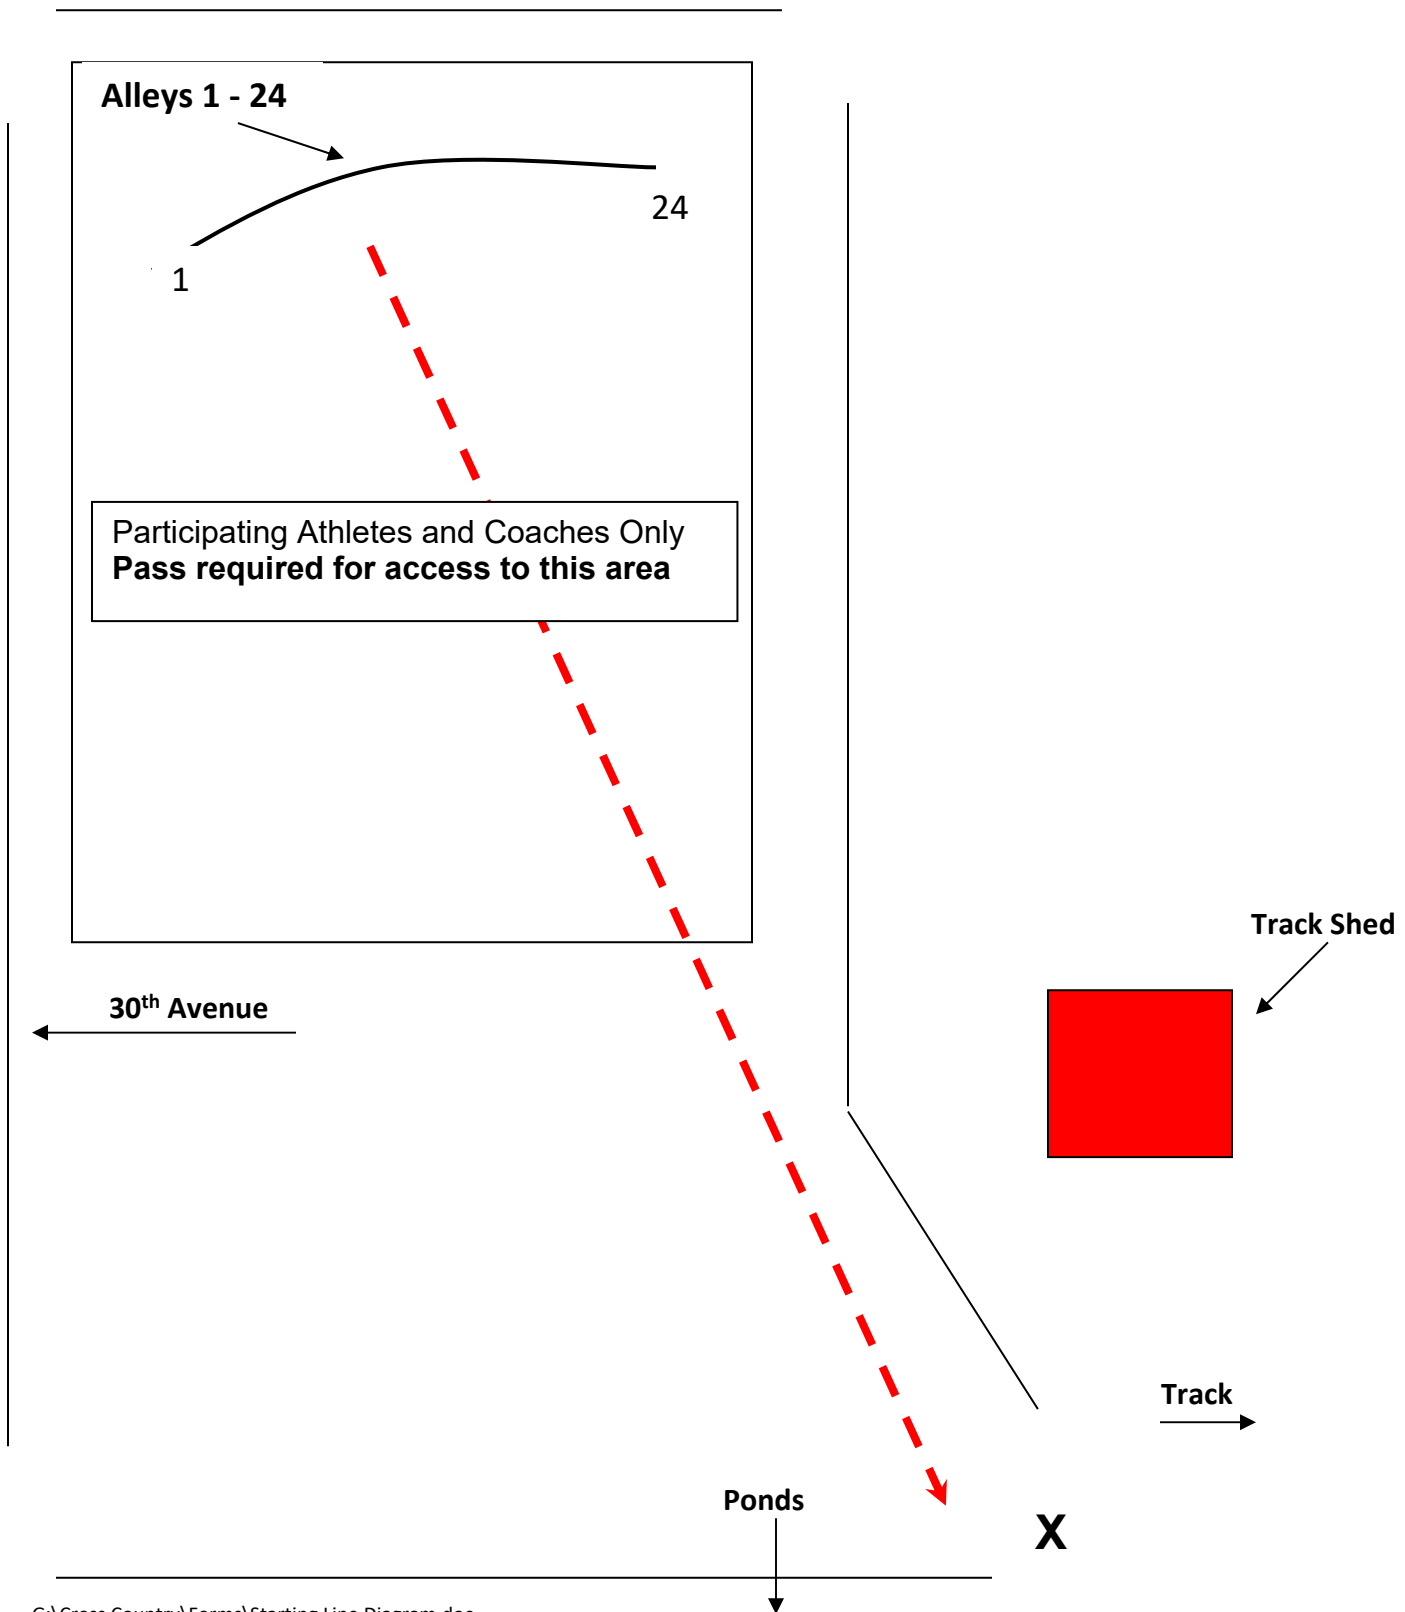

OSAA / OnPoint Community Credit Union
2022 CROSS COUNTRY STATE CHAMPIONSHIPS

November 5, 2022
Lane Community College
4000 E 30th Avenue, Eugene, OR 97405

STARTING LINE CONFIGURATION DIAGRAM

OSAA / OnPoint Community Credit Union
2022 CROSS COUNTRY STATE CHAMPIONSHIPS

November 5, 2022
Lane Community College
4000 E 30th Avenue, Eugene, OR 97405

STARTING LINE PROCEDURES / AUDIO-VISUAL START

Coaches – Please review the following instructions with your coaching staff and athletes prior to the race.

Once the teams have been called to the starting line by the starter for final instructions, no further run-outs shall be permitted.

Procedures –

1. A five-minute warning horn will be sounded prior to the start.
2. After runners report, the recall starters will give a brief and concise review of the starting commands and procedures to be used with competitors immediately before the start.
3. The starter will hold the starting device and red flag parallel to the ground and give a long blast on the whistle. This is the signal for the runners to step up to, but not touch the starting line and become motionless.
4. The starter slowly raises both arms overhead. When all runners are set and motionless and the recall starters signal with a white flag, the starting device is fired and at the same time, the red flag is motioned downward, indicating the start of the race.
5. The runners are observed for 100 meters for any reason to recall the race that would constitute an unfair start.