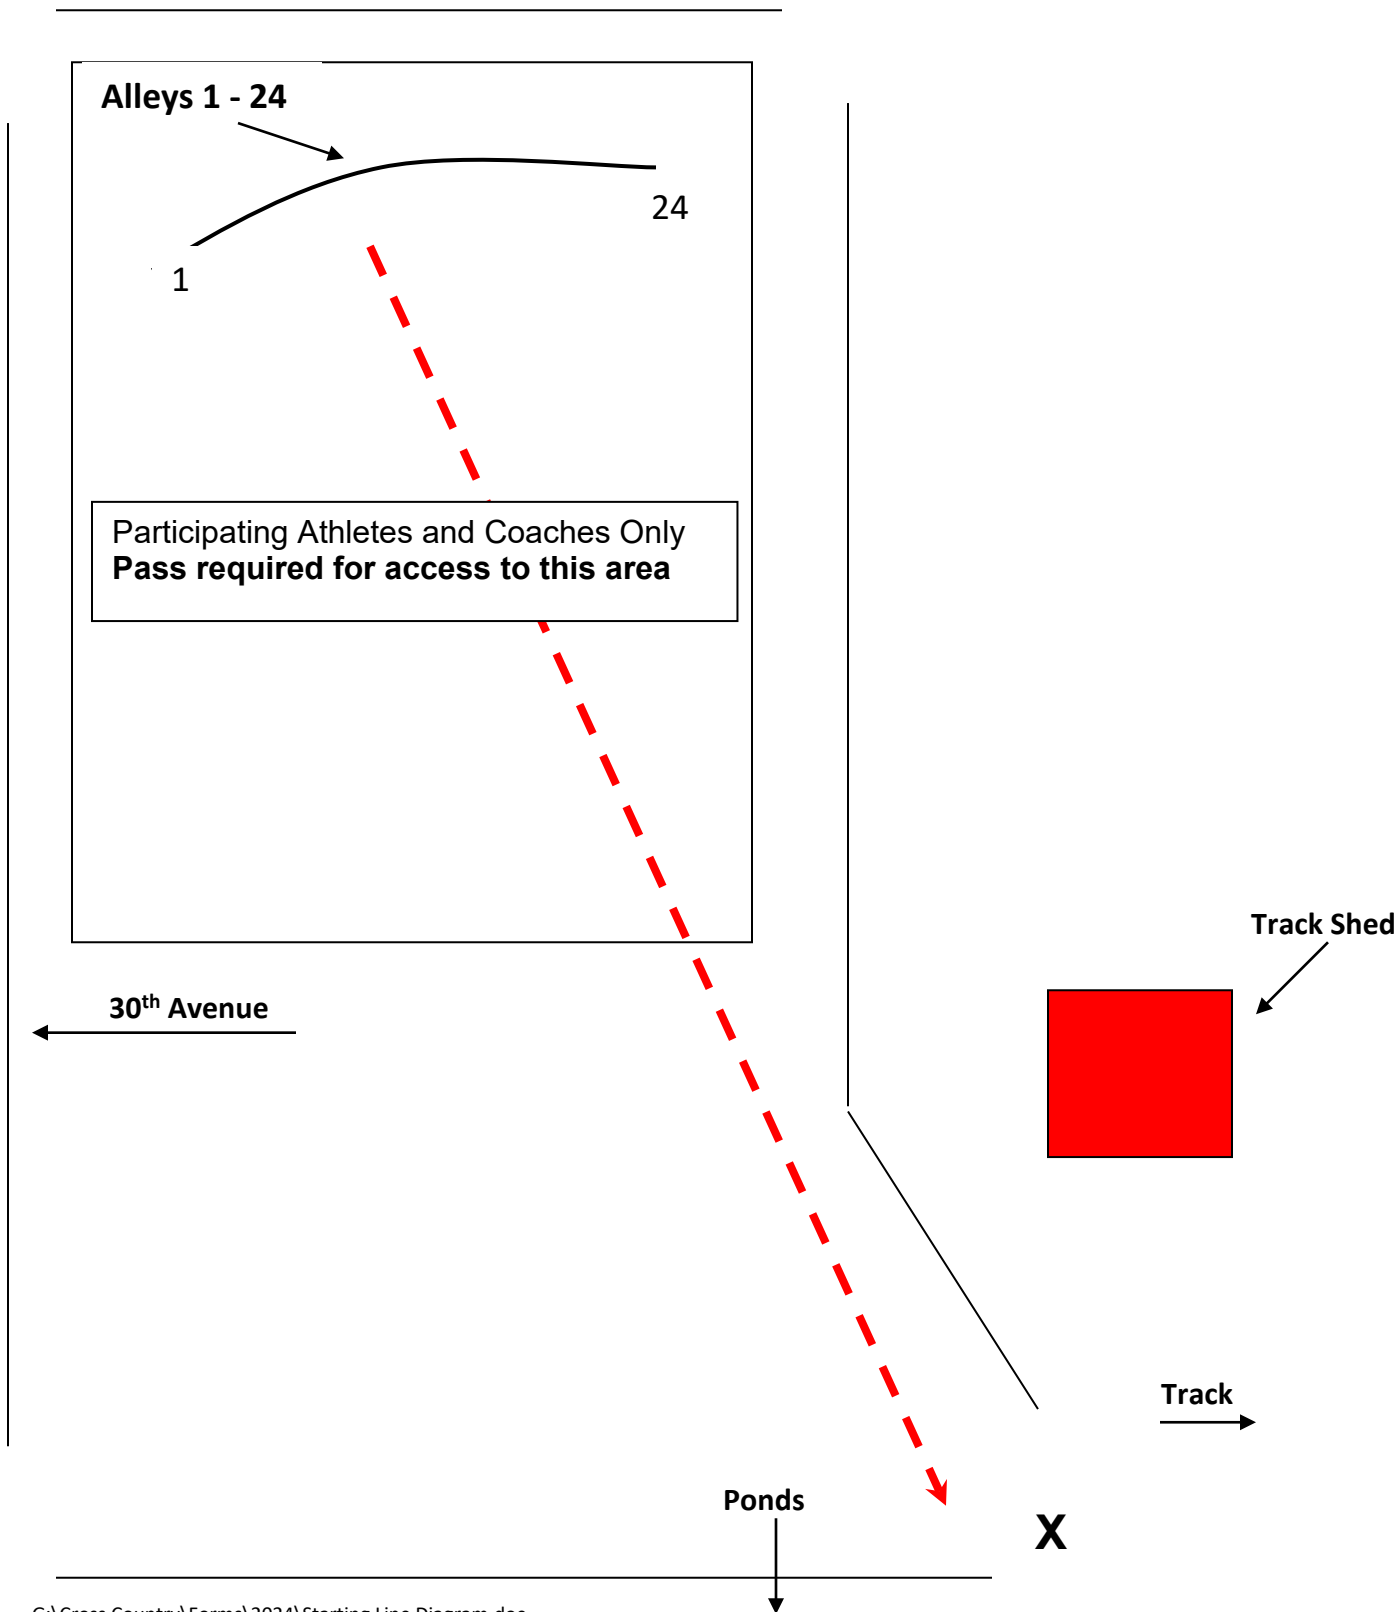

OSAA / OnPoint Community Credit Union
CROSS COUNTRY STATE CHAMPIONSHIPS

Presented by Nike
Lane Community College
4000 E 30th Avenue, Eugene, OR 97405

STARTING LINE CONFIGURATION DIAGRAM

OSAA / OnPoint Community Credit Union
CROSS COUNTRY STATE CHAMPIONSHIPS
Presented by Nike
Lane Community College
4000 E 30th Avenue, Eugene, OR 97405

Procedures –

1. A five-minute warning horn will be sounded prior to the start.
2. After runners report, the recall starters will give a brief and concise review of the starting commands and procedures to be used with competitors immediately before the start.
3. The starter will hold the starting device and red flag parallel to the ground and give a long blast on the whistle. This is the signal for the runners to step up to, but not touch the starting line and become motionless.
4. The starter slowly raises both arms overhead. When all runners are set and motionless and the recall starters signal with a white flag, the starting device is fired and at the same time, the red flag is motioned downward, indicating the start of the race.
5. The runners are observed for 100 meters for any reason to recall the race that would constitute an unfair start.