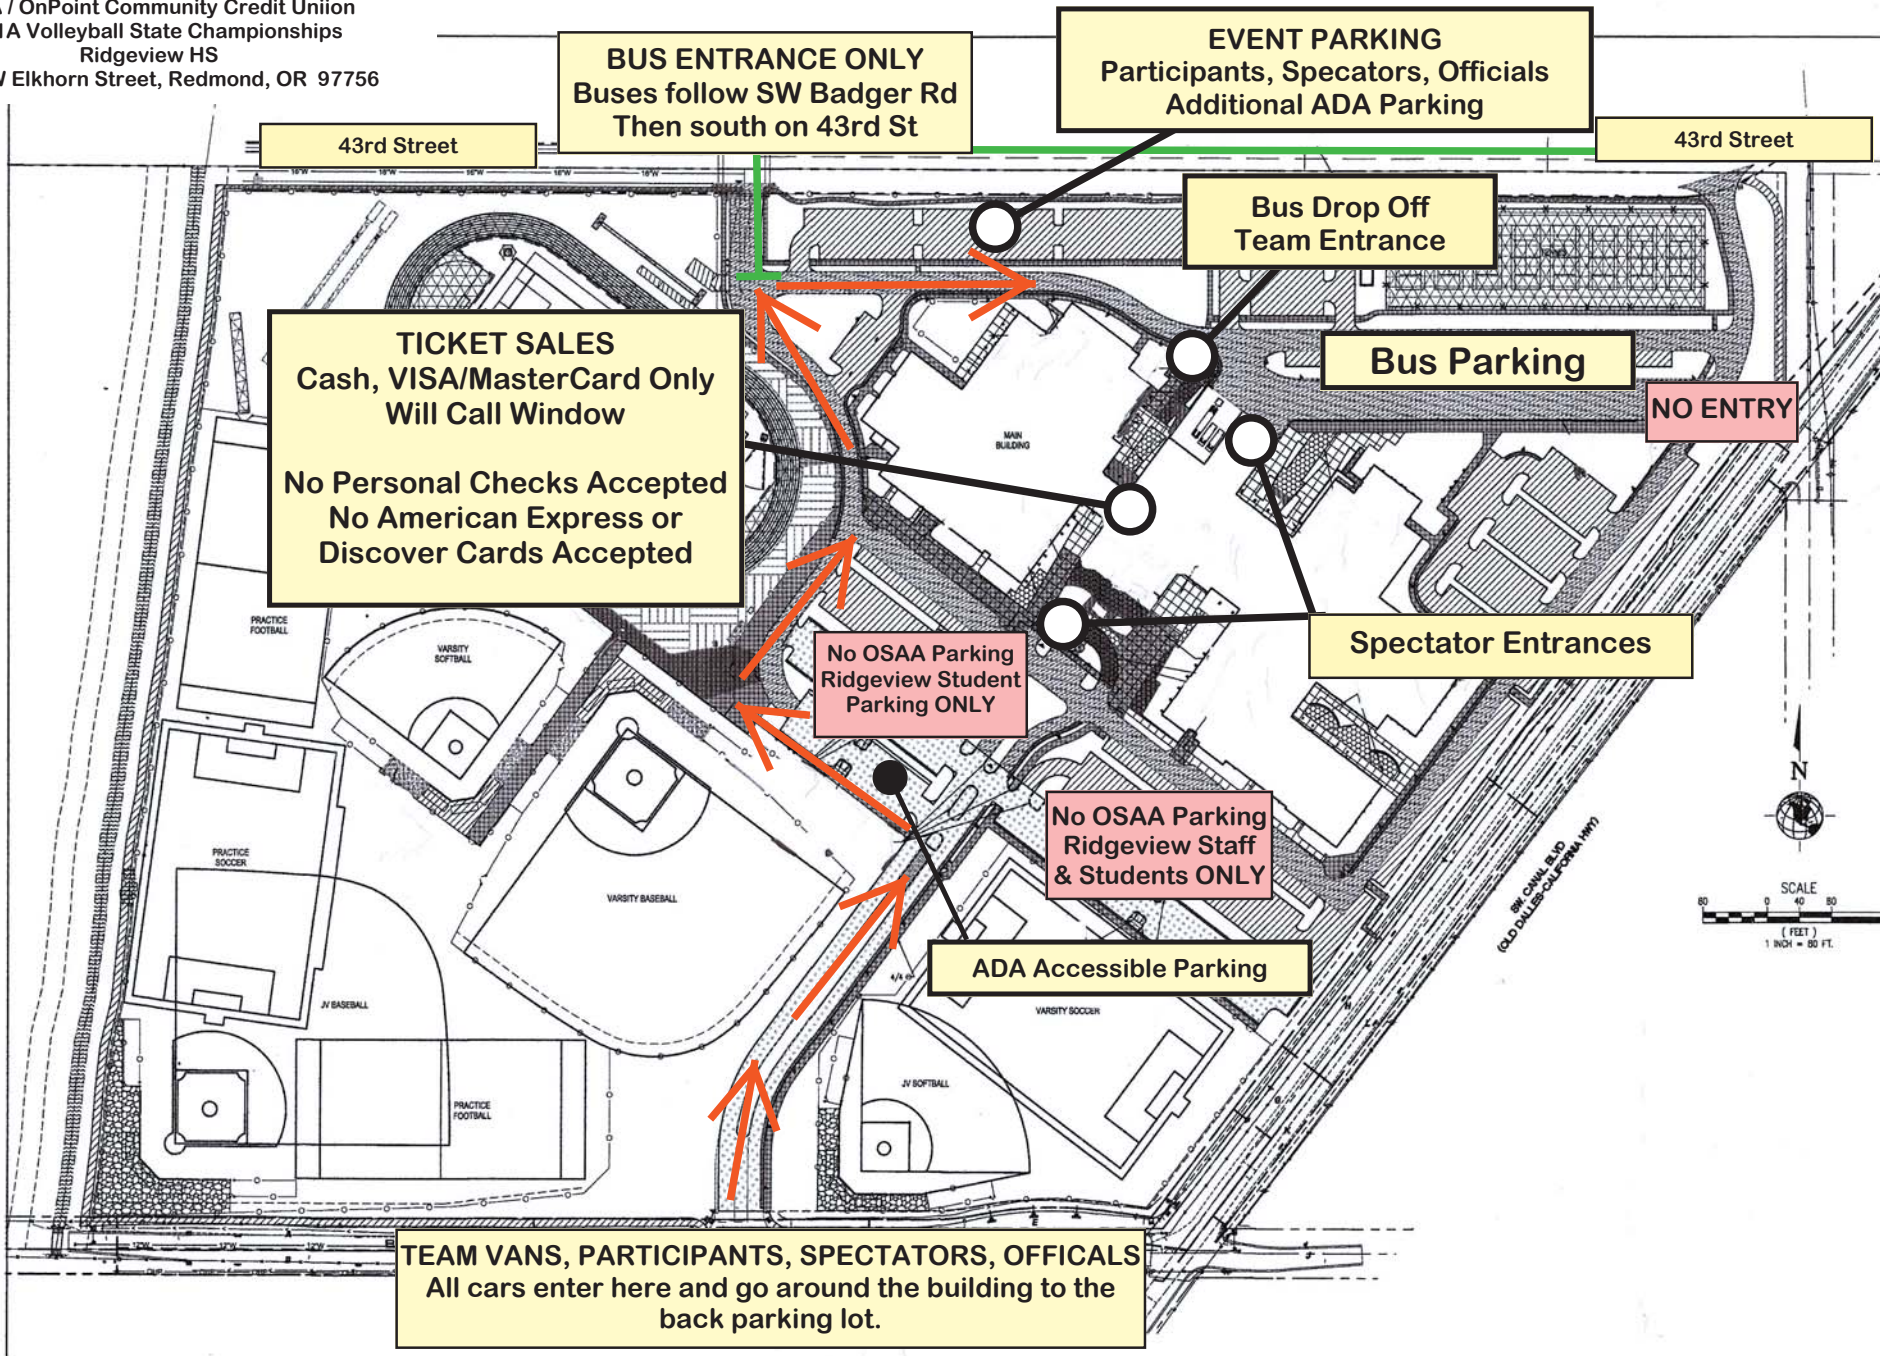

OSAA / OnPoint Community Credit Union
2A, 1A Volleyball State Championships
Ridgeview HS
4555 SW Elkhorn Street, Redmond, OR 97756

BUS ENTRANCE ONLY
Buses follow SW Badger Rd
Then south on 43rd St

EVENT PARKING
Participants, Specators, Officials
Additional ADA Parking

TICKET SALES
Cash, VISA/MasterCard Only
Will Call Window

No Personal Checks Accepted
No American Express or
Discover Cards Accepted

Bus Drop Off
Team Entrance

Bus Parking

NO ENTRY

No OSAA Parking
Ridgeview Student
Parking ONLY

Spectator Entrances

No OSAA Parking
Ridgeview Staff
& Students ONLY

ADA Accessible Parking

TEAM VANS, PARTICIPANTS, SPECTATORS, OFFICIALS
All cars enter here and go around the building to the
back parking lot.