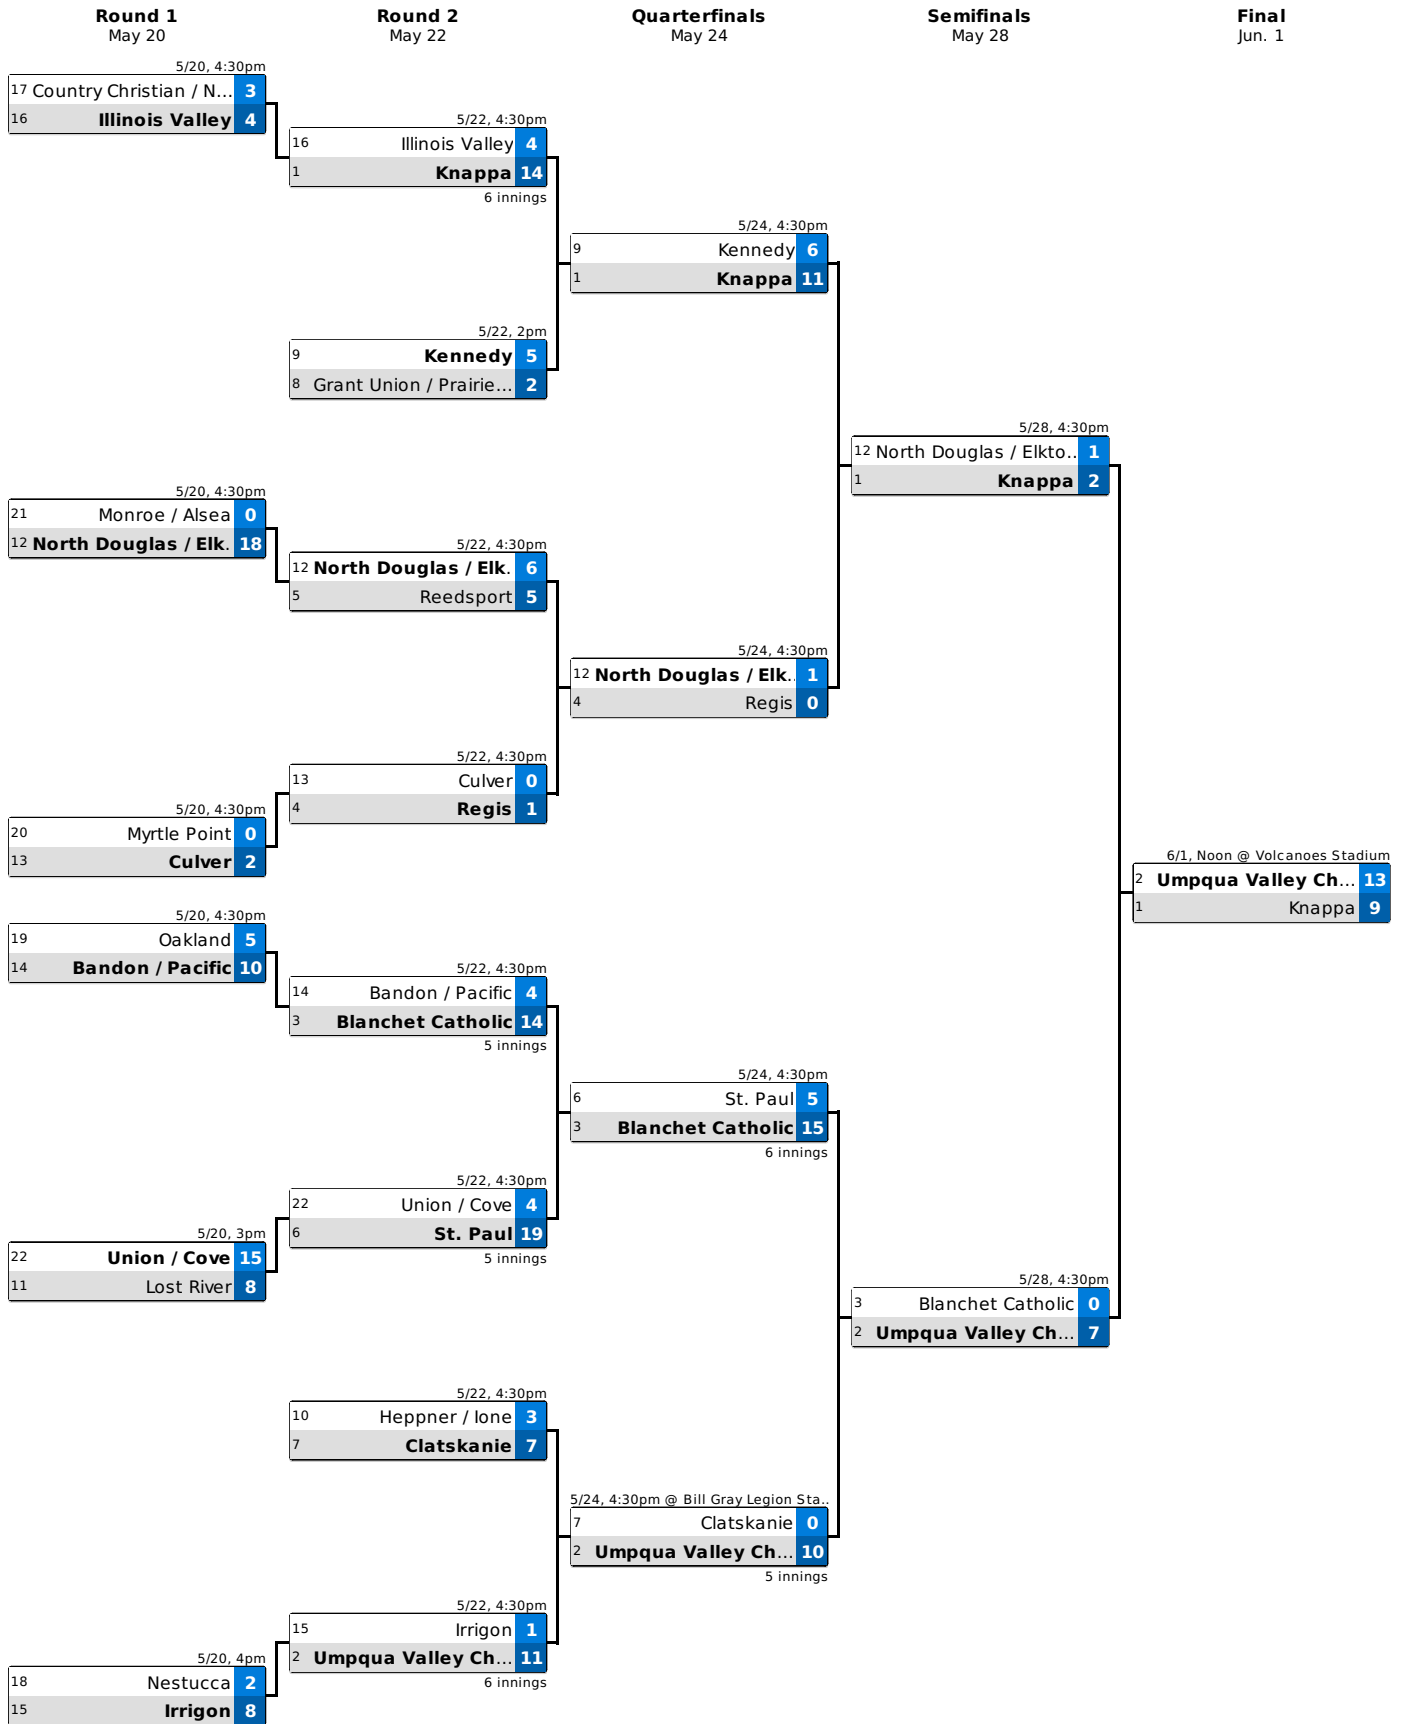

# 2024 OSAA / OnPoint Community Credit Union 2A/1A Baseball State Championship

The team with the better Adjusted Playoff Ranking (APR) shall be the designated home team (bottom team in the matchup).