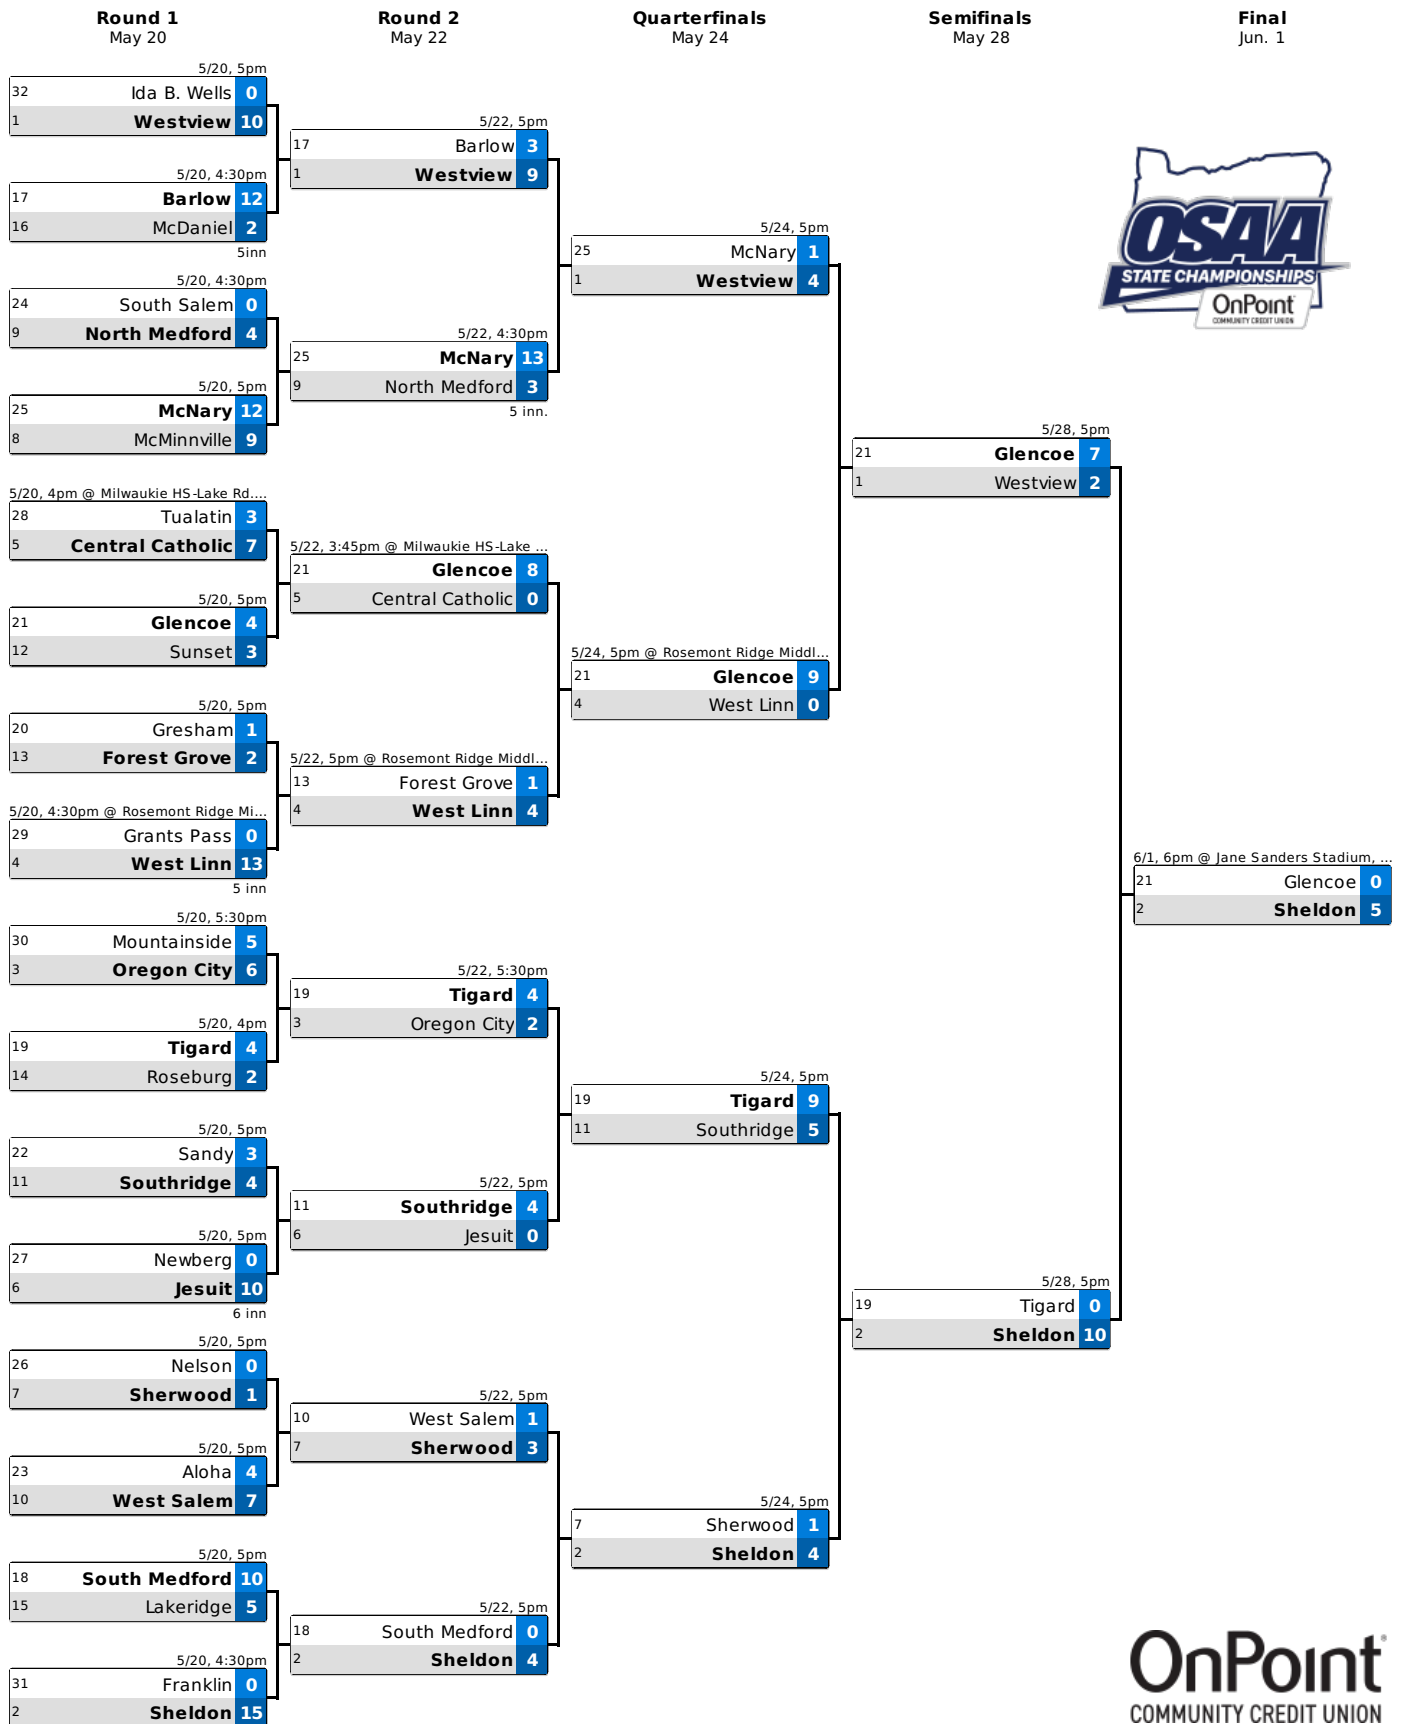

2024 OSAA / OnPoint Community Credit Union 6A Softball State Championship

The team with the better Adjusted Playoff Ranking (APR) shall be the designated home team (bottom team in the matchup).