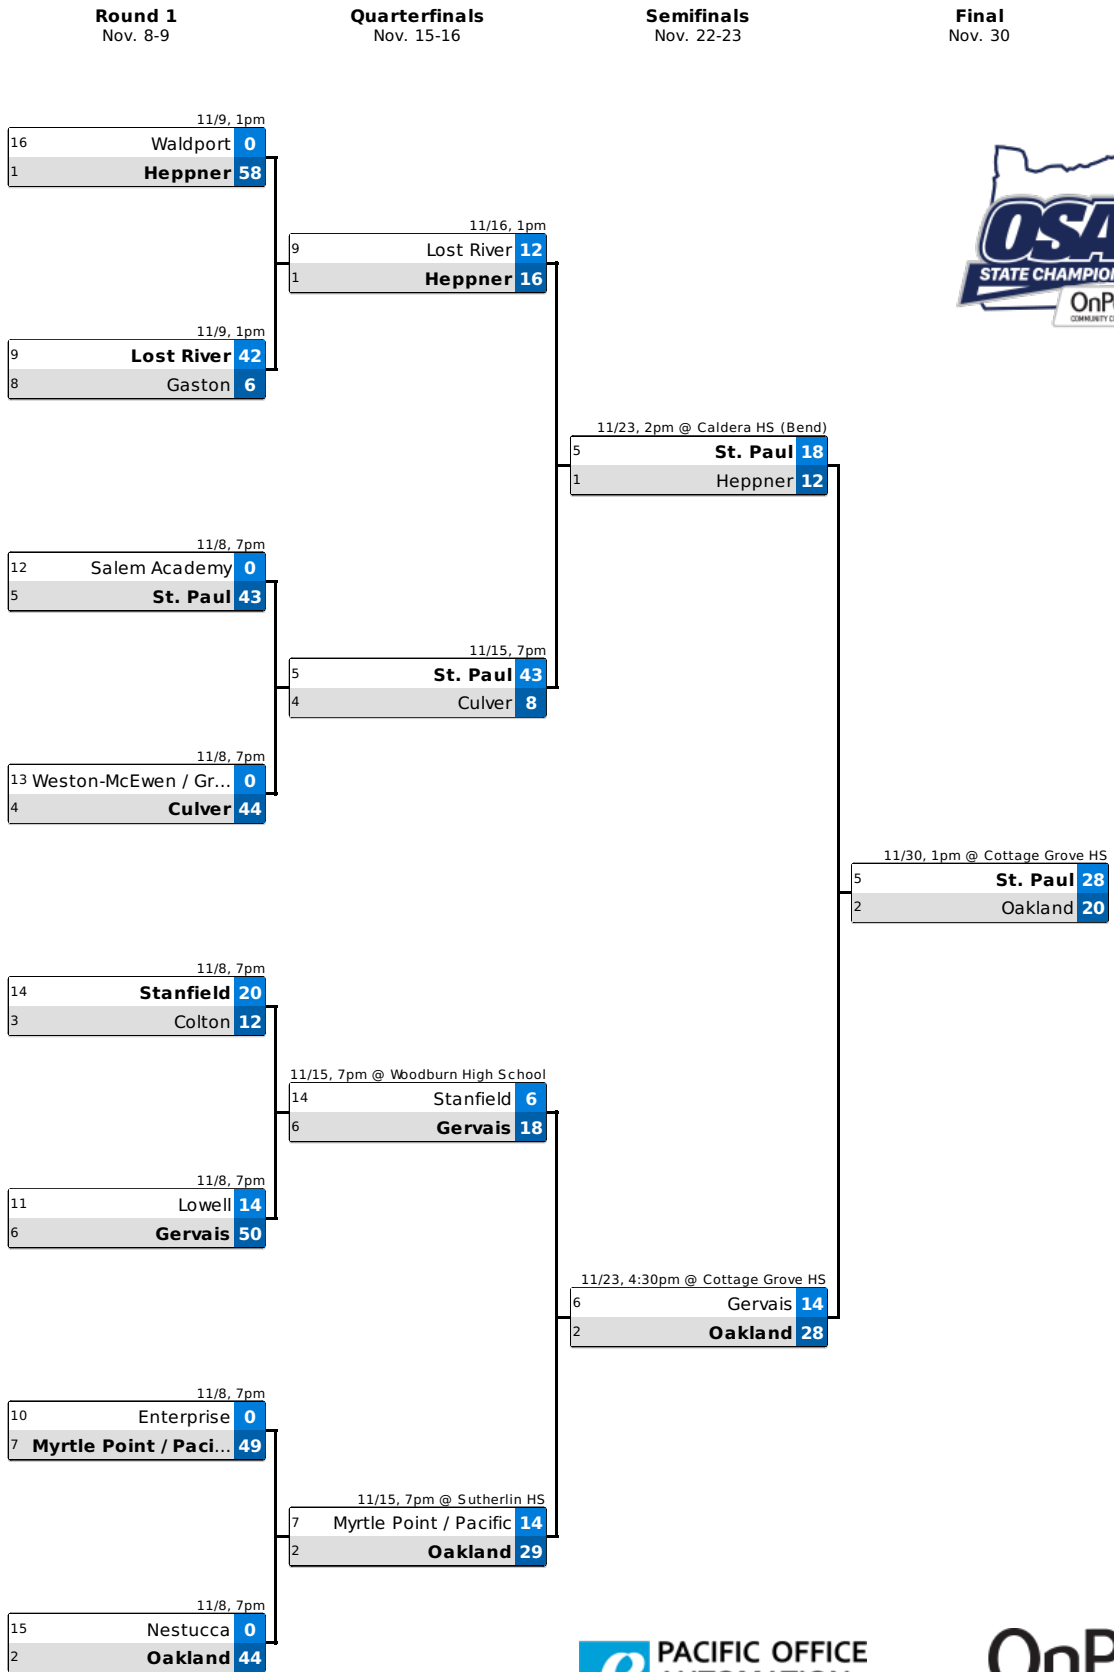

2024 OSAA / OnPoint Community Credit Union 2A Football State Championship

The team with the better Adjusted Playoff Ranking (APR) shall be the designated home team (bottom team in the matchup).