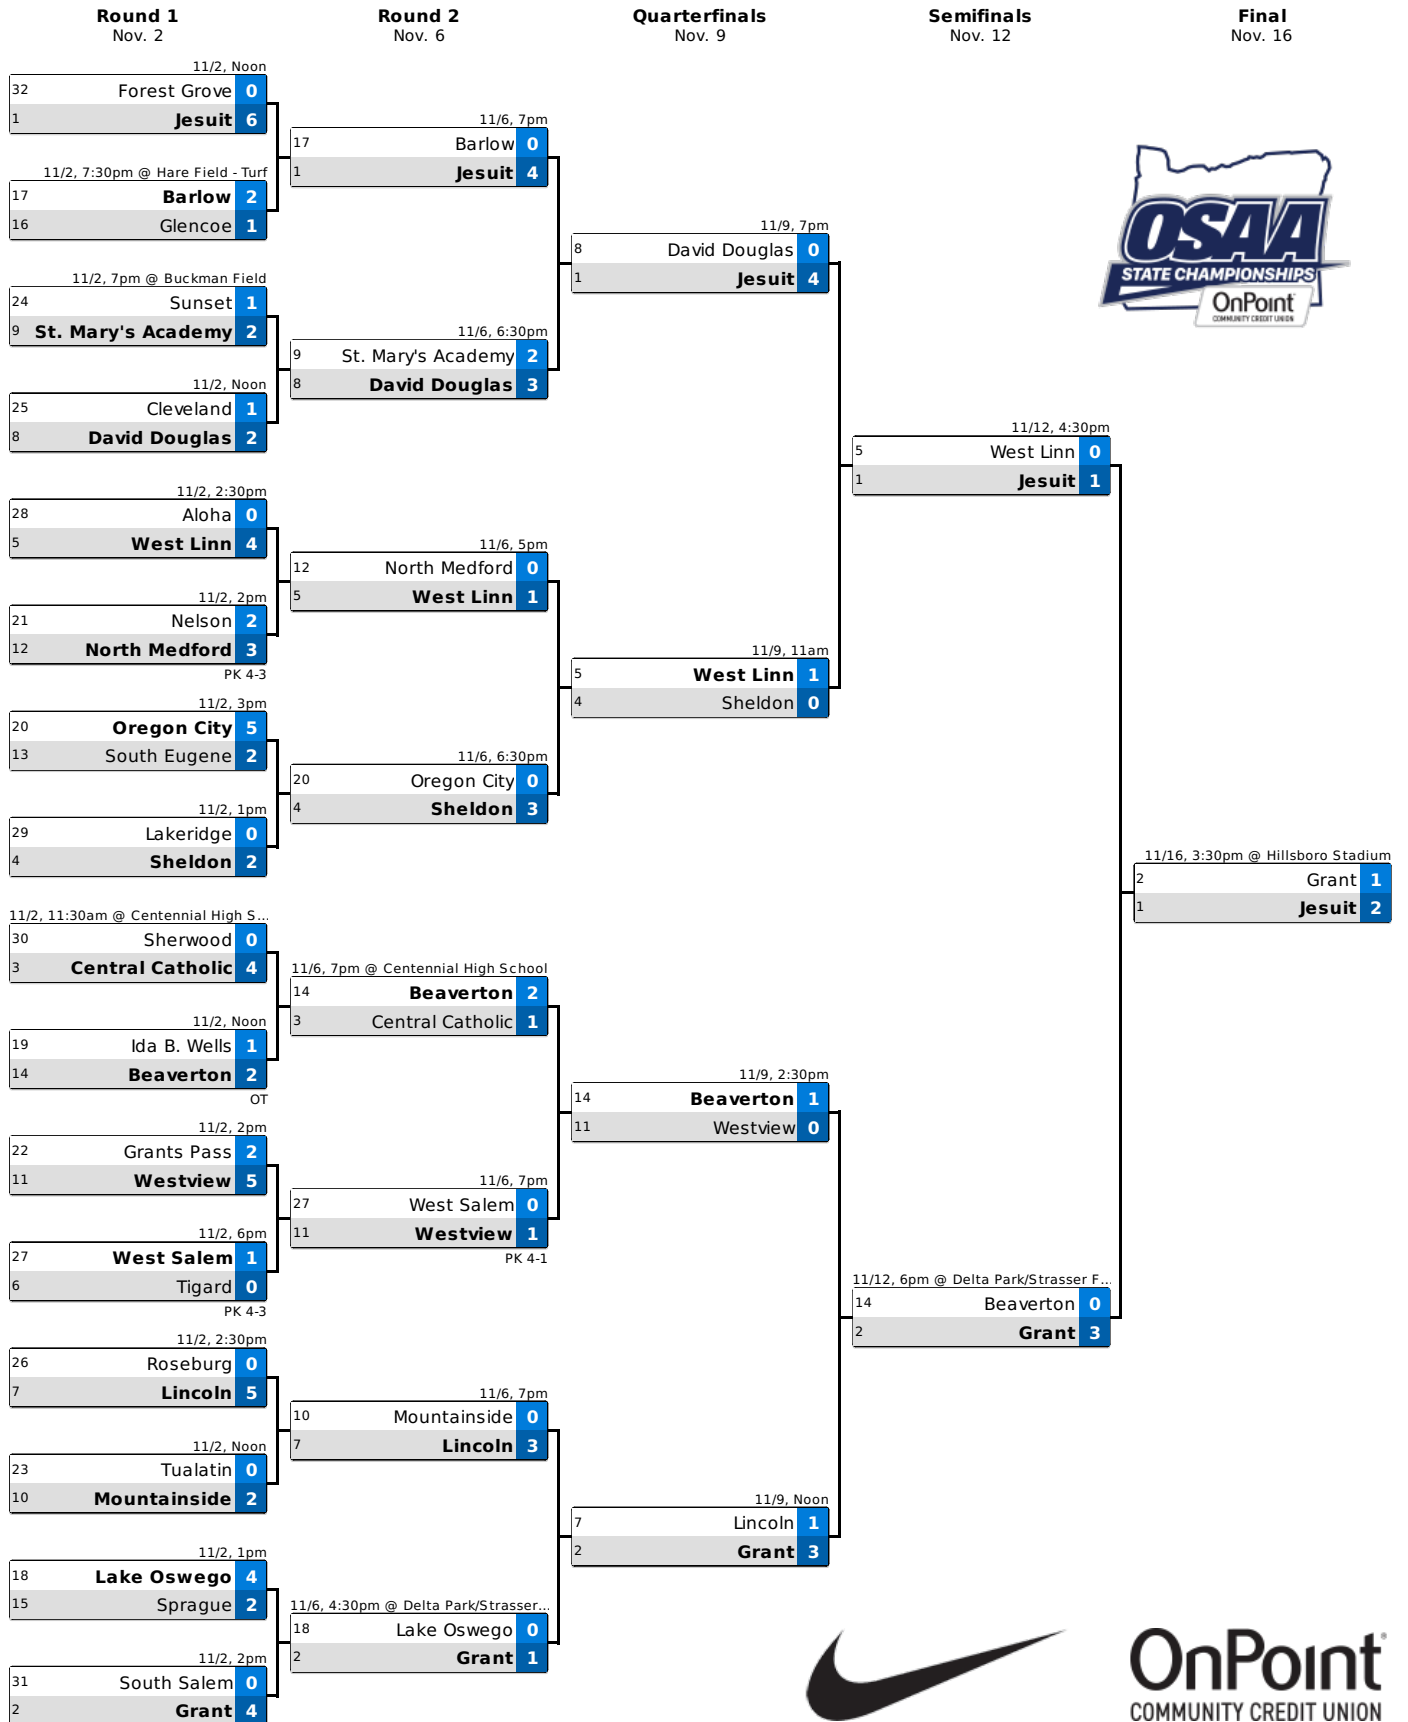

2024 OSAA / OnPoint Community Credit Union 6A Girls Soccer State Championship

The team with the better Adjusted Playoff Ranking (APR) shall be the designated home team (bottom team in the matchup).