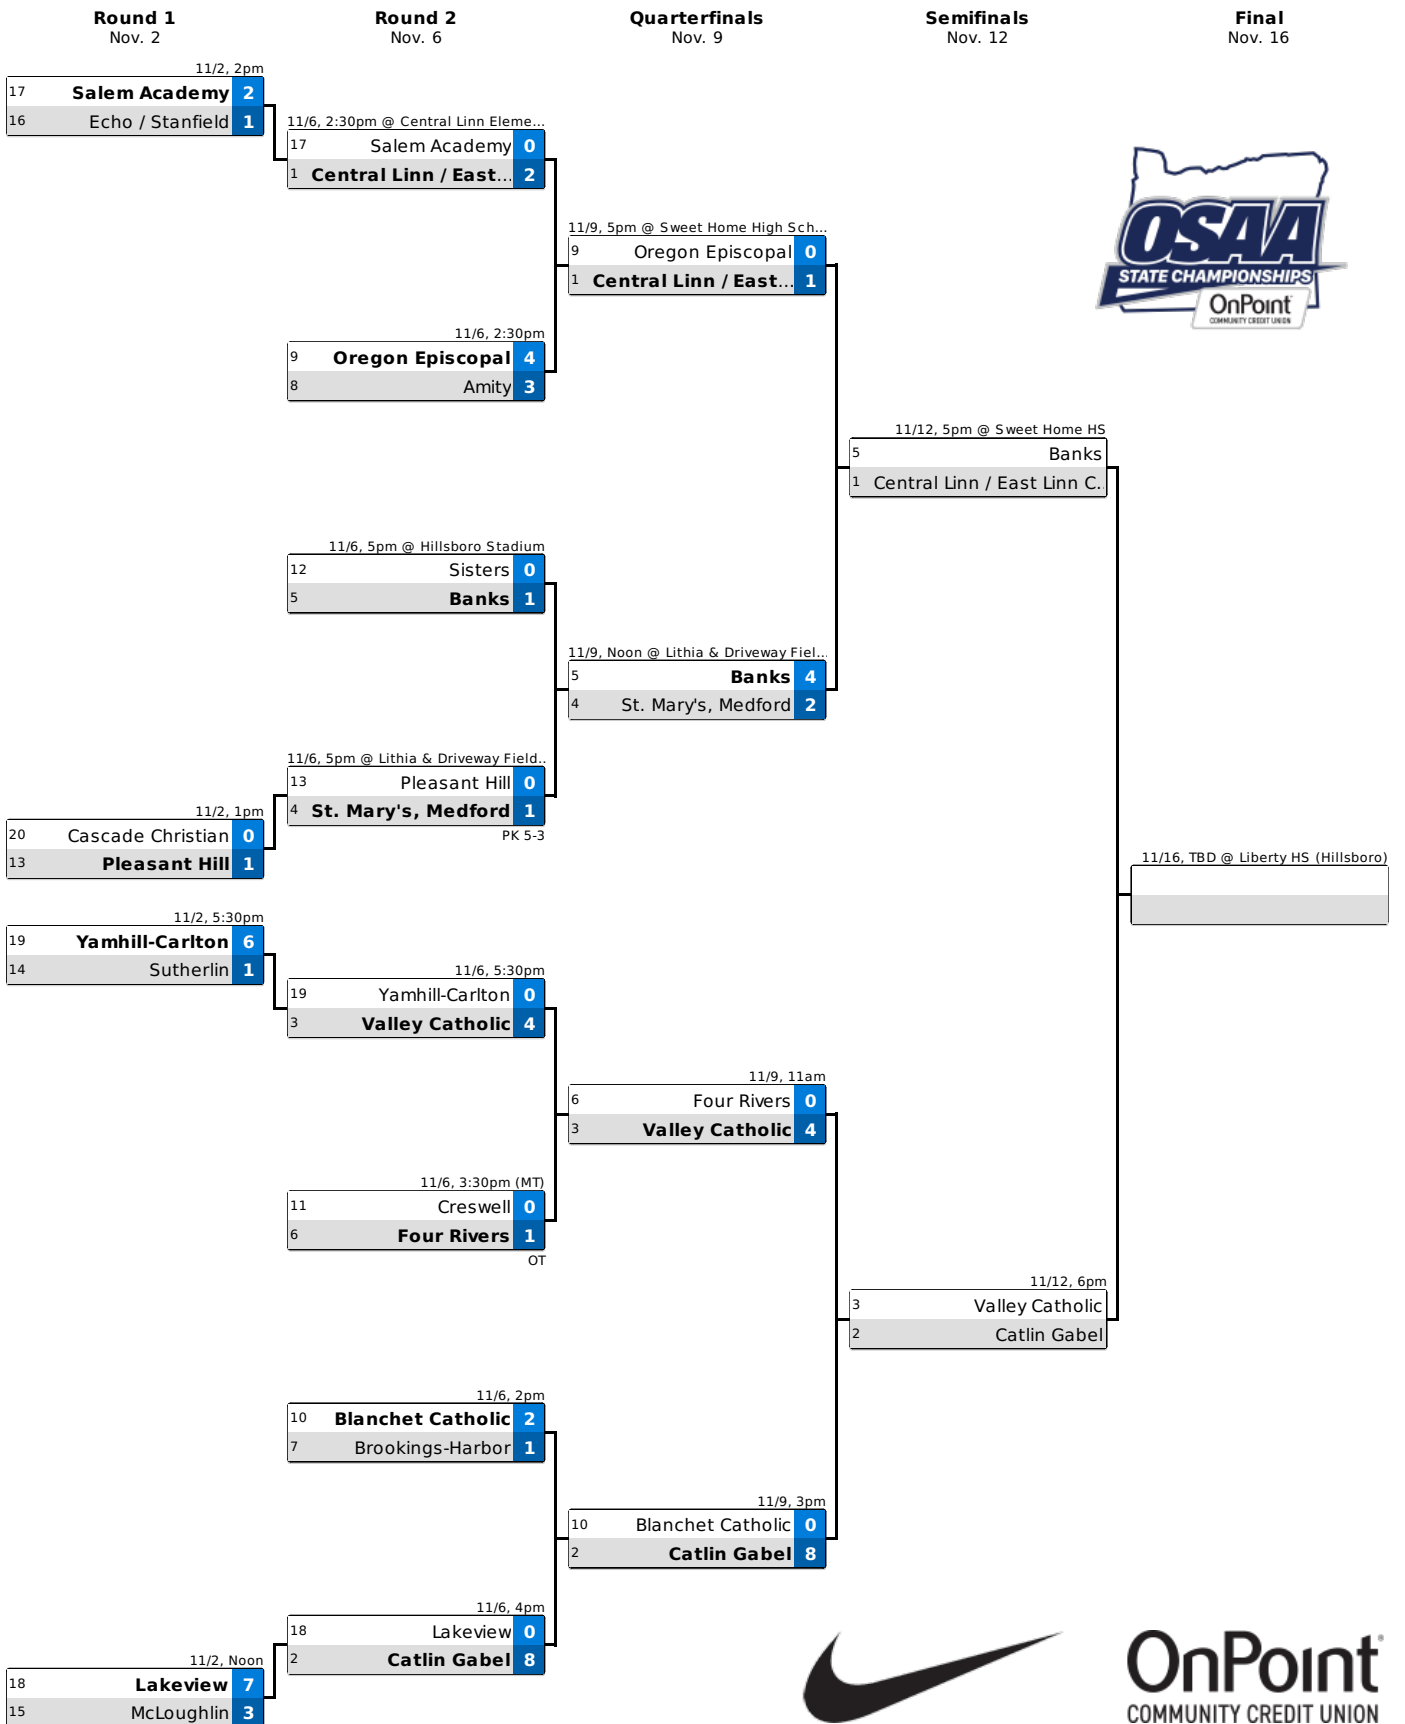

# 2024 OSAA / OnPoint Community Credit Union 3A/2A/1A Girls Soccer State Championship

The team with the better Adjusted Playoff Ranking (APR) shall be the designated home team (bottom team in the matchup).