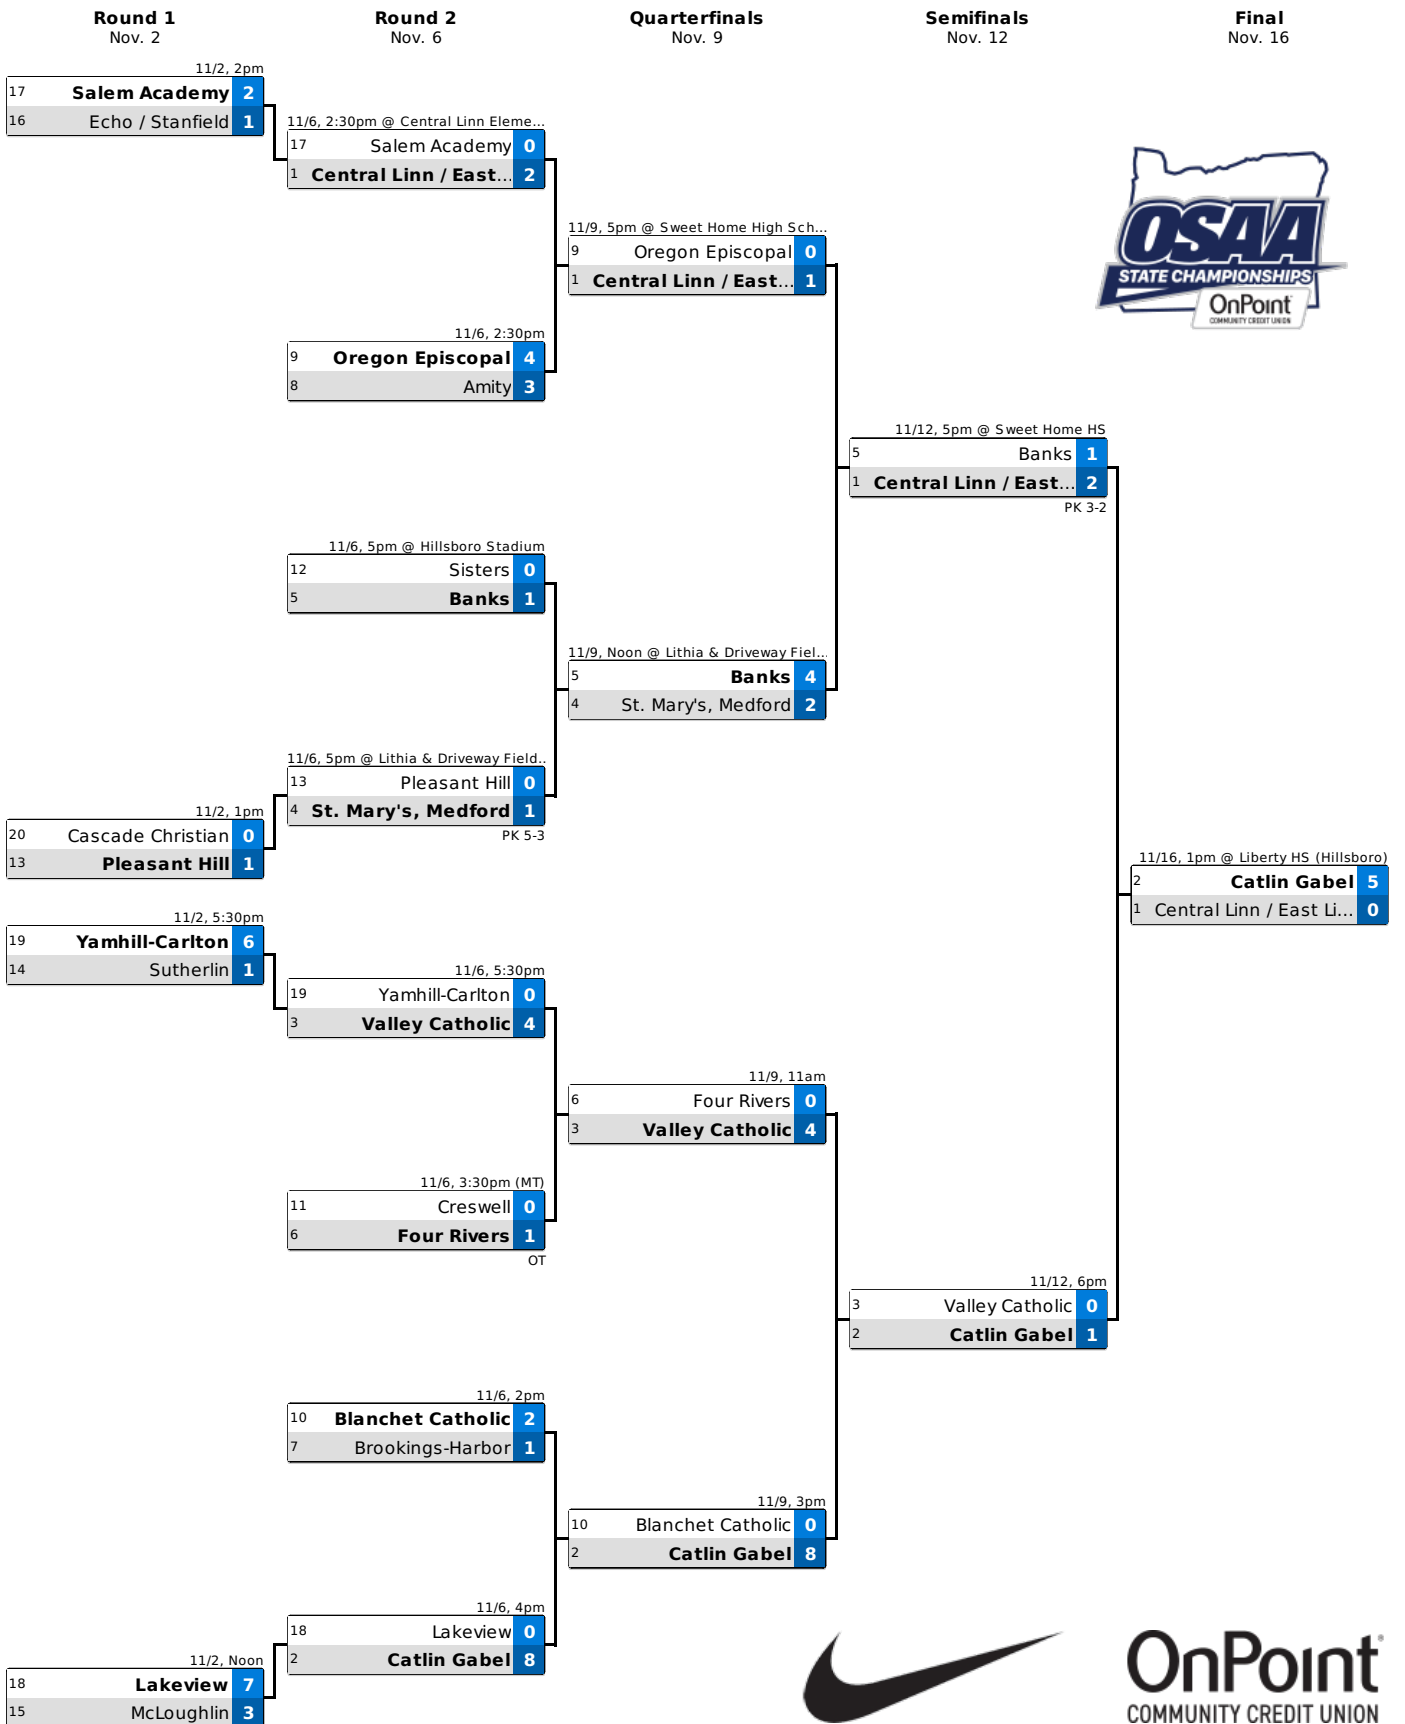

2024 OSAA / OnPoint Community Credit Union 3A/2A/1A Girls Soccer State Championship

The team with the better Adjusted Playoff Ranking (APR) shall be the designated home team (bottom team in the matchup).