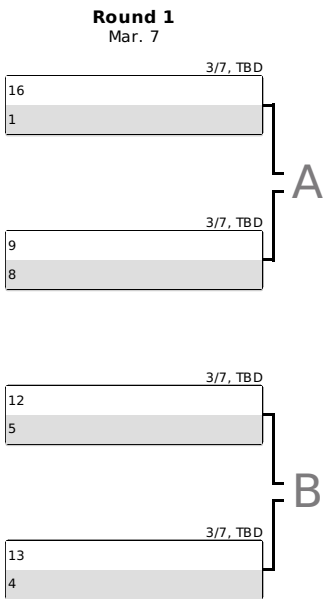

2025 OSAA / OnPoint Community Credit Union 5A Girls Basketball State Championship

March 12-15, Linfield University, McMinnville

The team with the better Adjusted Playoff Ranking (APR) shall be the designated home team (bottom team in the matchup).