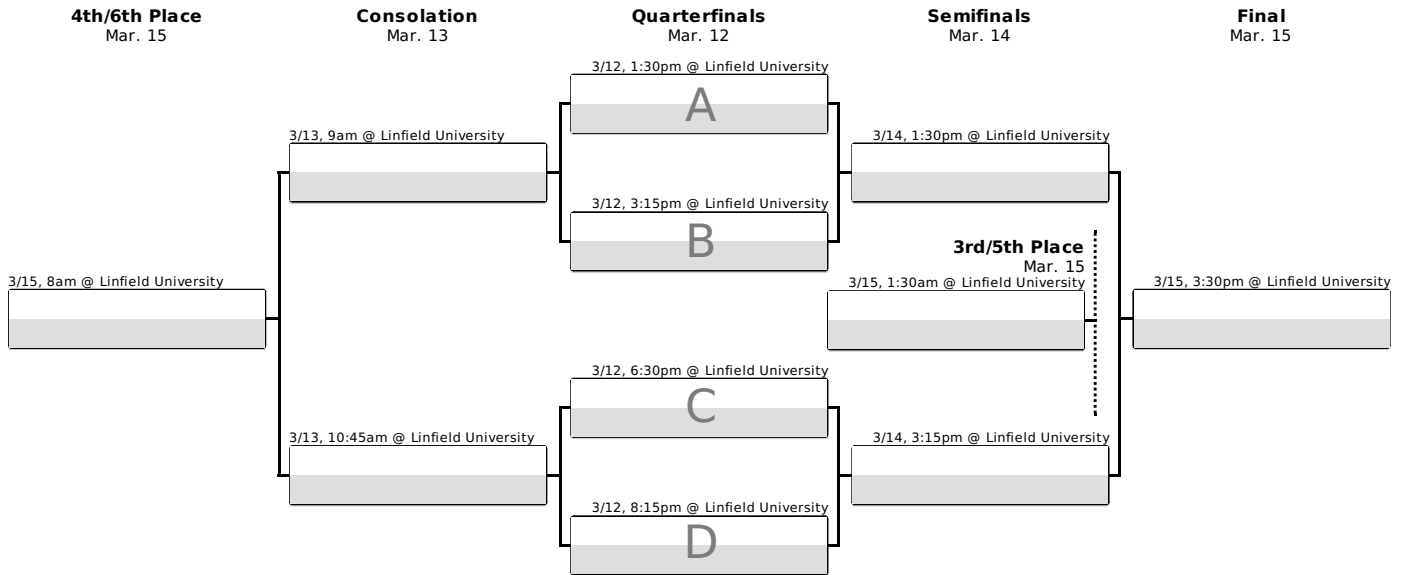

2025 OSAA / OnPoint Community Credit Union 5A Girls Basketball State Championship

March 12-15, Linfield University, McMinnville

The team with the better Adjusted Playoff Ranking (APR) shall be the designated home team (bottom team in the matchup).