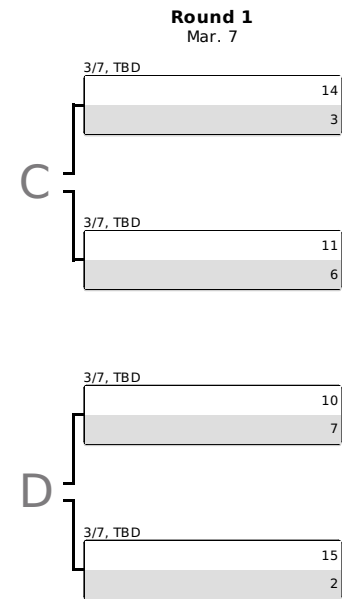

2025 OSAA / OnPoint Community Credit Union 5A Girls Basketball State Championship

March 12-15, Linfield University, McMinnville

The team with the better Adjusted Playoff Ranking (APR) shall be the designated home team (bottom team in the matchup).