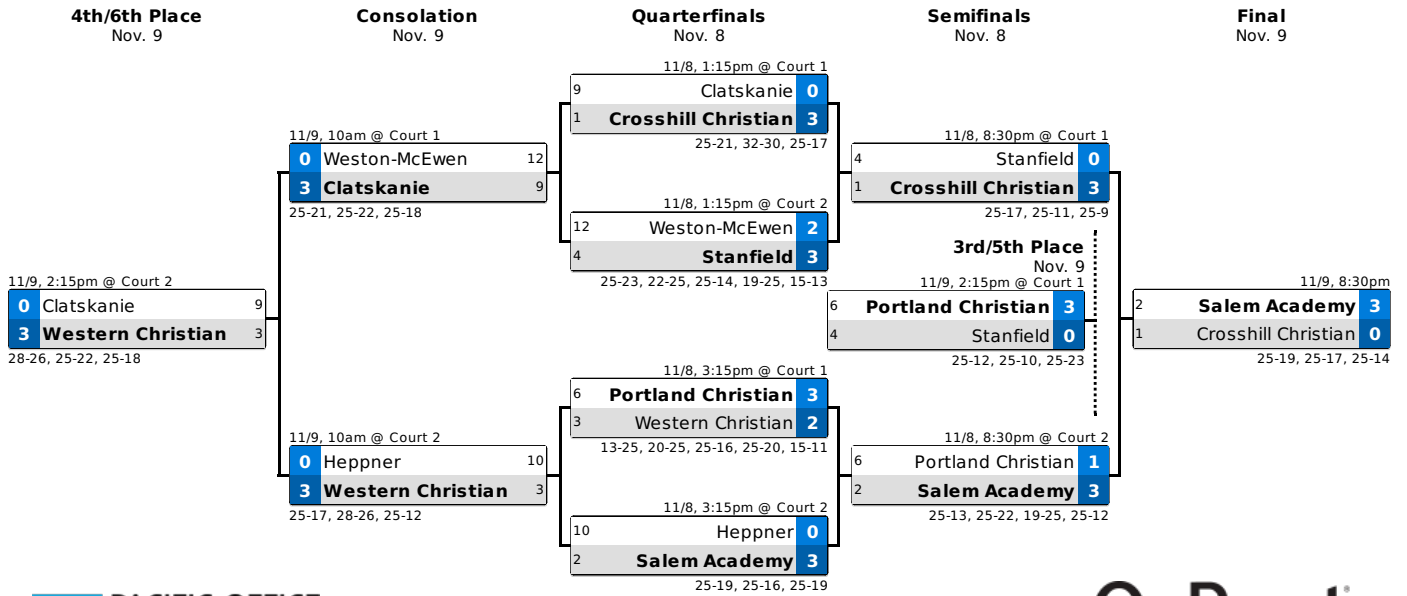

# 2024 OSAA / OnPoint Community Credit Union 2A Volleyball State Championship

## November 8-9, Ridgeview High School, Redmond

**Round 1**  
Nov. 2

16	Bandon	0
1	<b>Crosshill Christian</b>	3
25-12, 25-10, 25-11		

9	<b>Clatskanie</b>	3
8	Myrtle Point	1
25-15, 25-20, 25-27, 25-17		

12	<b>Weston-McEwen</b>	3
5	Trinity Lutheran	0
26-24, 25-18, 25-23		