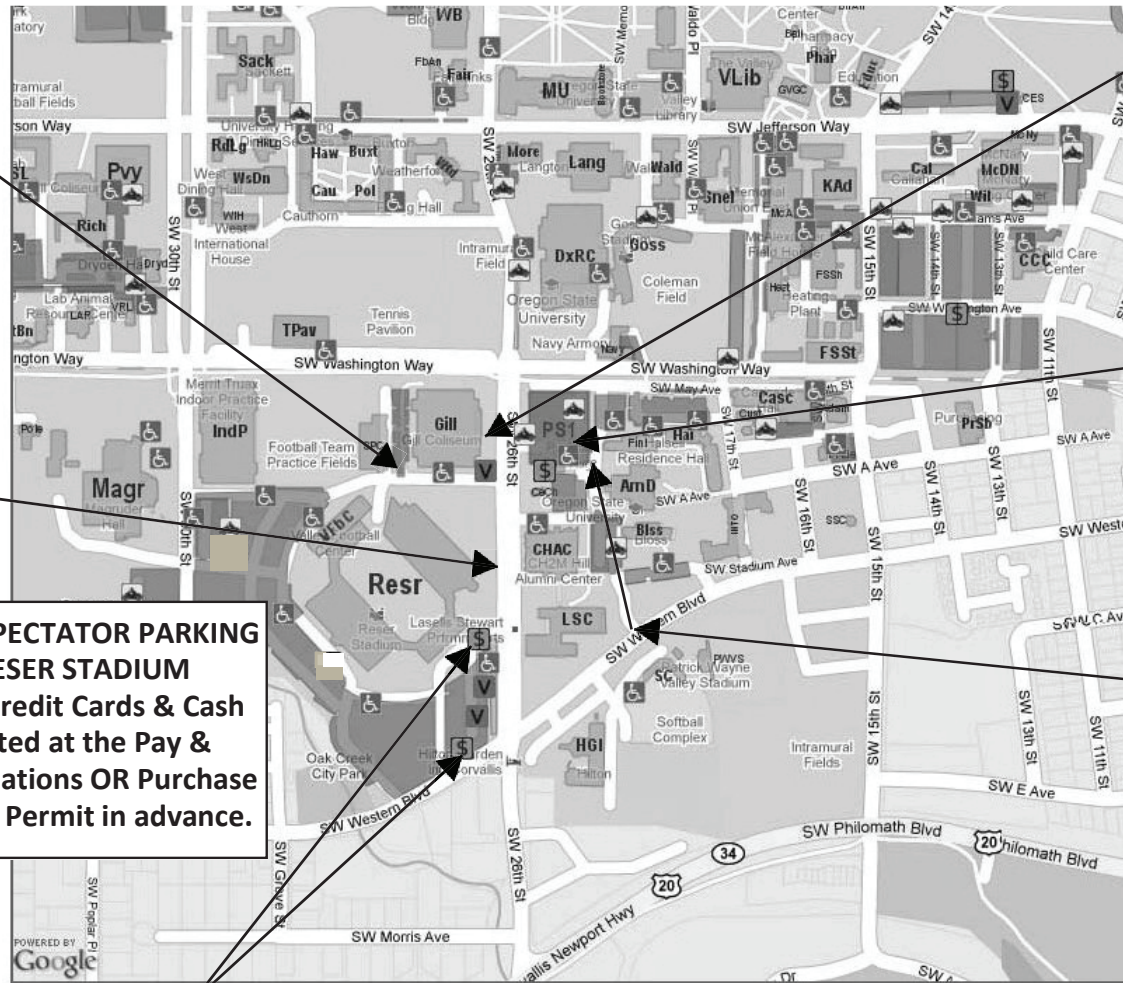

# PARKING MAP

**TEAMS, STAFF, MEDIA  
Gill Coliseum Entrance  
PASS REQUIRED**

**SPECTATORS  
Gill Coliseum Entrance**

**SPECTATOR PARKING at  
PARKING GARAGE  
Located across from  
Reser Stadium on 26th  
Street, offers long-term  
metered parking -  
quarters, dollars and  
credit cards are accepted  
forms of payment.**

**ACTIVITY & SCHOOL BUSES  
Park in front of Reser  
Stadium along 26th Street**

**TEAM / SPECTATOR PARKING  
at RESER STADIUM  
Debit / Credit Cards & Cash  
Accepted at the Pay &  
Display Stations OR Purchase  
a Parking Permit in advance.**

**ENTER HERE FOR  
PARKING GARAGE**

**PAY & DISPLAY STATIONS - located throughout campus and at the entrances to the lots at Reser Stadium.  
DEBIT / CREDIT CARDS & CASH ACCEPTED - \$1 per hour. Campus parking lots are free after 5pm.  
For questions about parking, please call OSU Parking Services at 541.737.2583.**